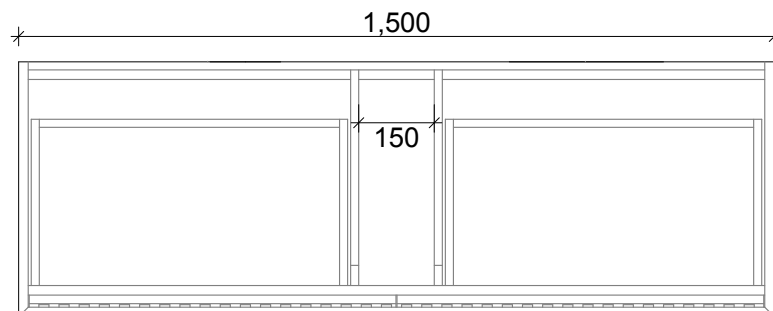

SPECIFICATION SHEET

PLATO 1500 2 DRAW SINGLE BASIN OPEN SHELF
WALL HUNG SOLID SURFACE TOP

TOP VIEW