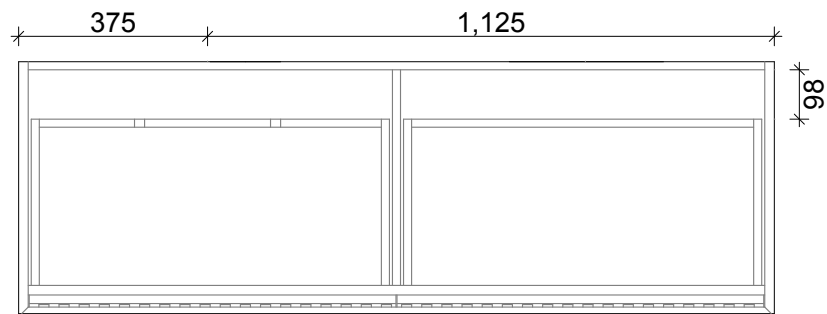

**SPECIFICATION SHEET**  
PLATO 1500 3 DRAW LH WALL HUNG  
SOLID SURFACE TOP

TOP VIEW