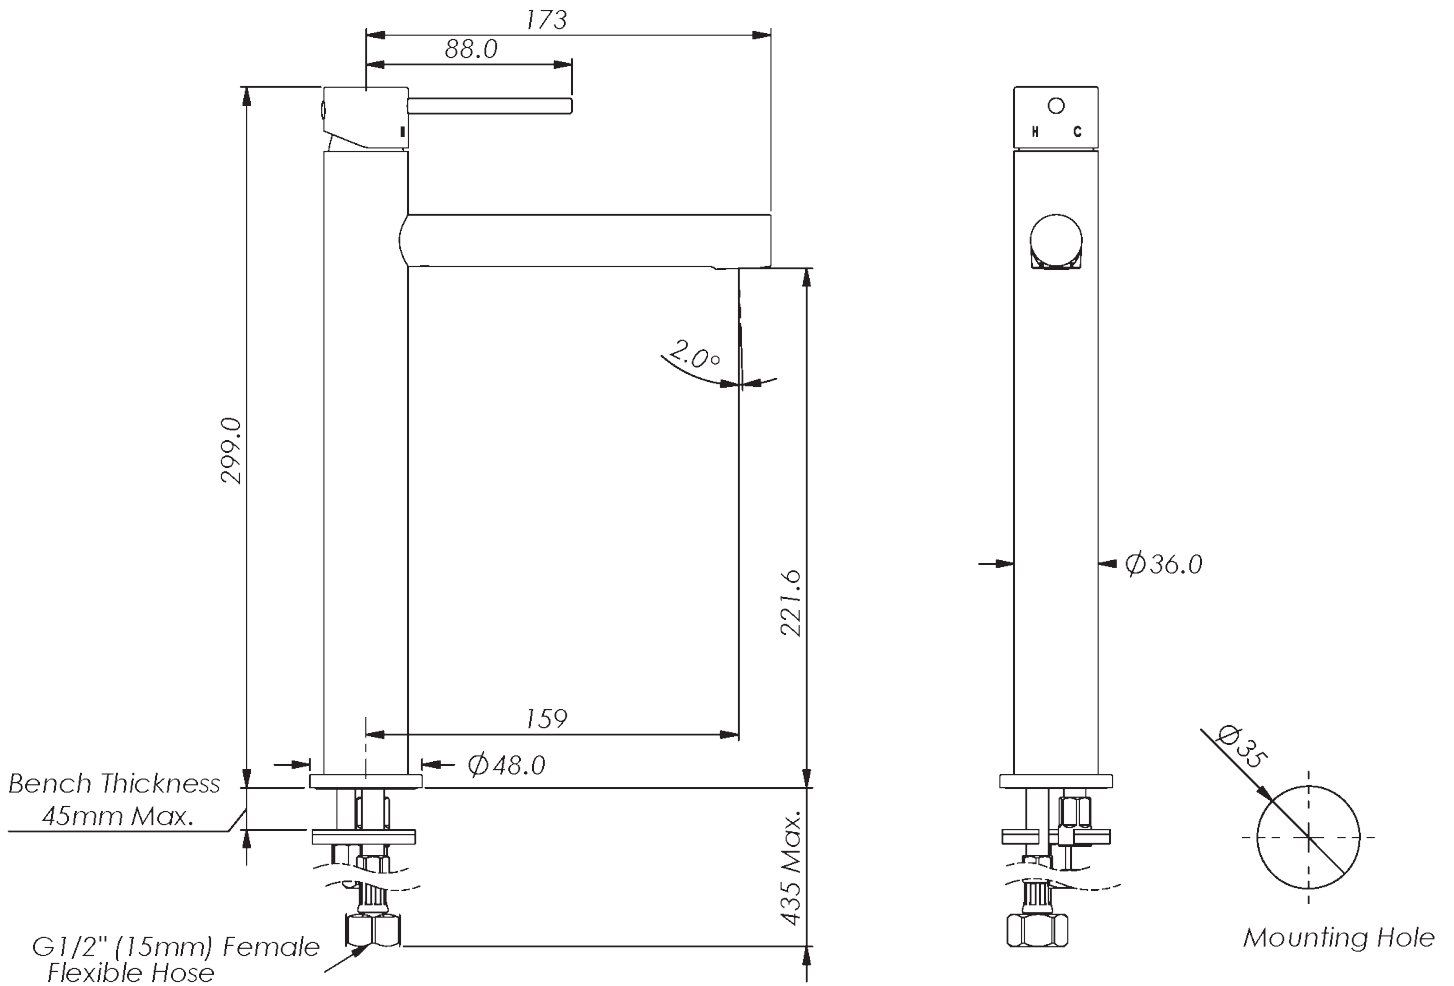

MACI TOWER BASIN MIXER

- 212025600 | Chrome
- 212025610 | Brushed Nickel
- 212025660 | Brushed Brass
- 212025670 | Matte Black
- 212025690 | Gun Metal

MACI TOWER BASIN MIXER

- 212025600 | Chrome
- 212025610 | Brushed Nickel
- 212025660 | Brushed Brass
- 212025670 | Matte Black
- 212025690 | Gun Metal