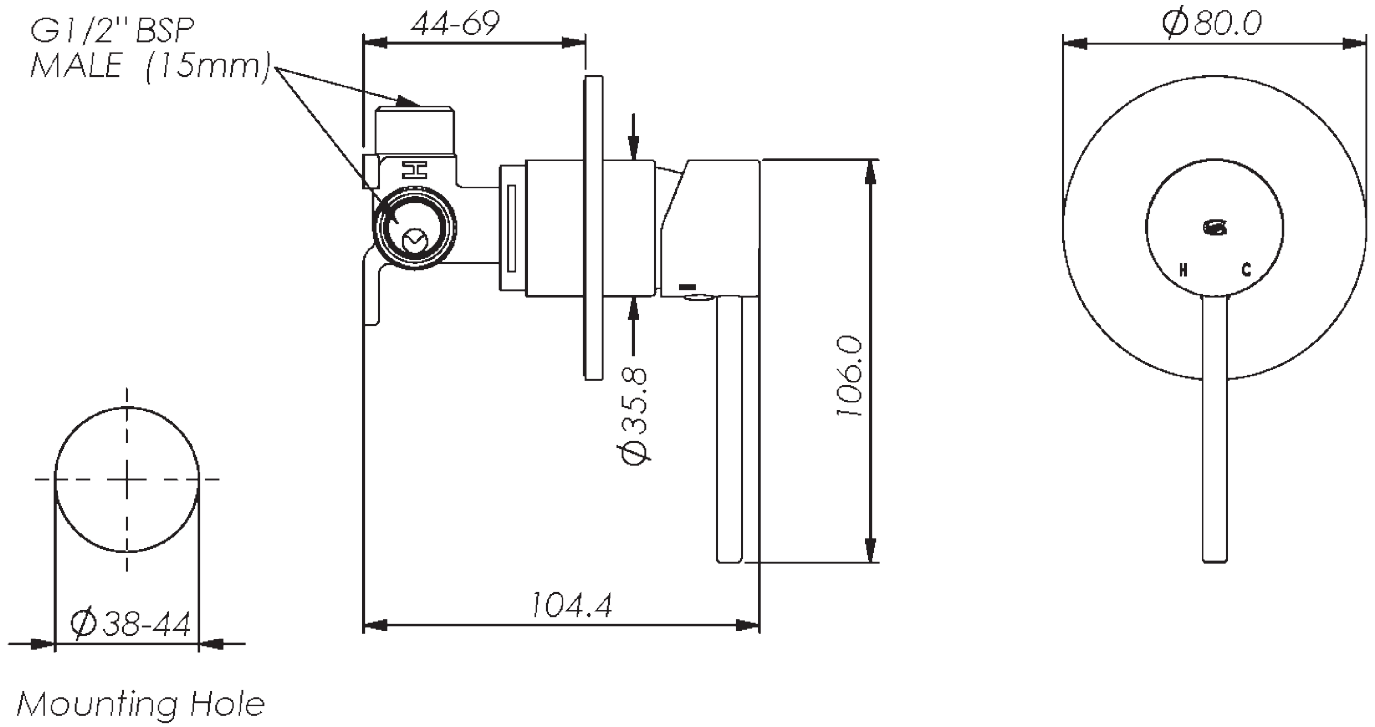

MACI SHOWER MIXER

- 21202500 | Chrome
- 21202501 | Brushed Nickel
- 21202506 | Brushed Brass
- 21202507 | Matte Black
- 21202509 | Gun Metal

MACI SHOWER MIXER

- 21202500 | Chrome
- 21202501 | Brushed Nickel
- 21202506 | Brushed Brass
- 21202507 | Matte Black
- 21202509 | Gun Metal