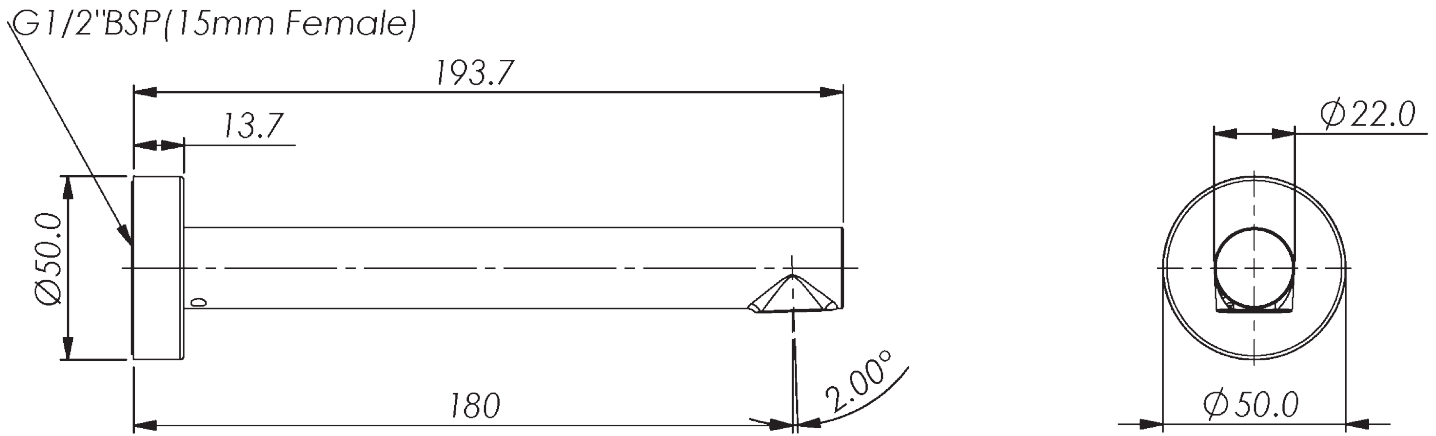

MACI BATH SPOUT

- 212025000 | Chrome
- 212025010 | Brushed Nickel
- 212025060 | Brushed Brass
- 212025070 | Matte Black
- 212025090 | Gun Metal

MACI BATH SPOUT

- 212025000 | Chrome
- 212025010 | Brushed Nickel
- 212025060 | Brushed Brass
- 212025070 | Matte Black
- 212025090 | Gun Metal