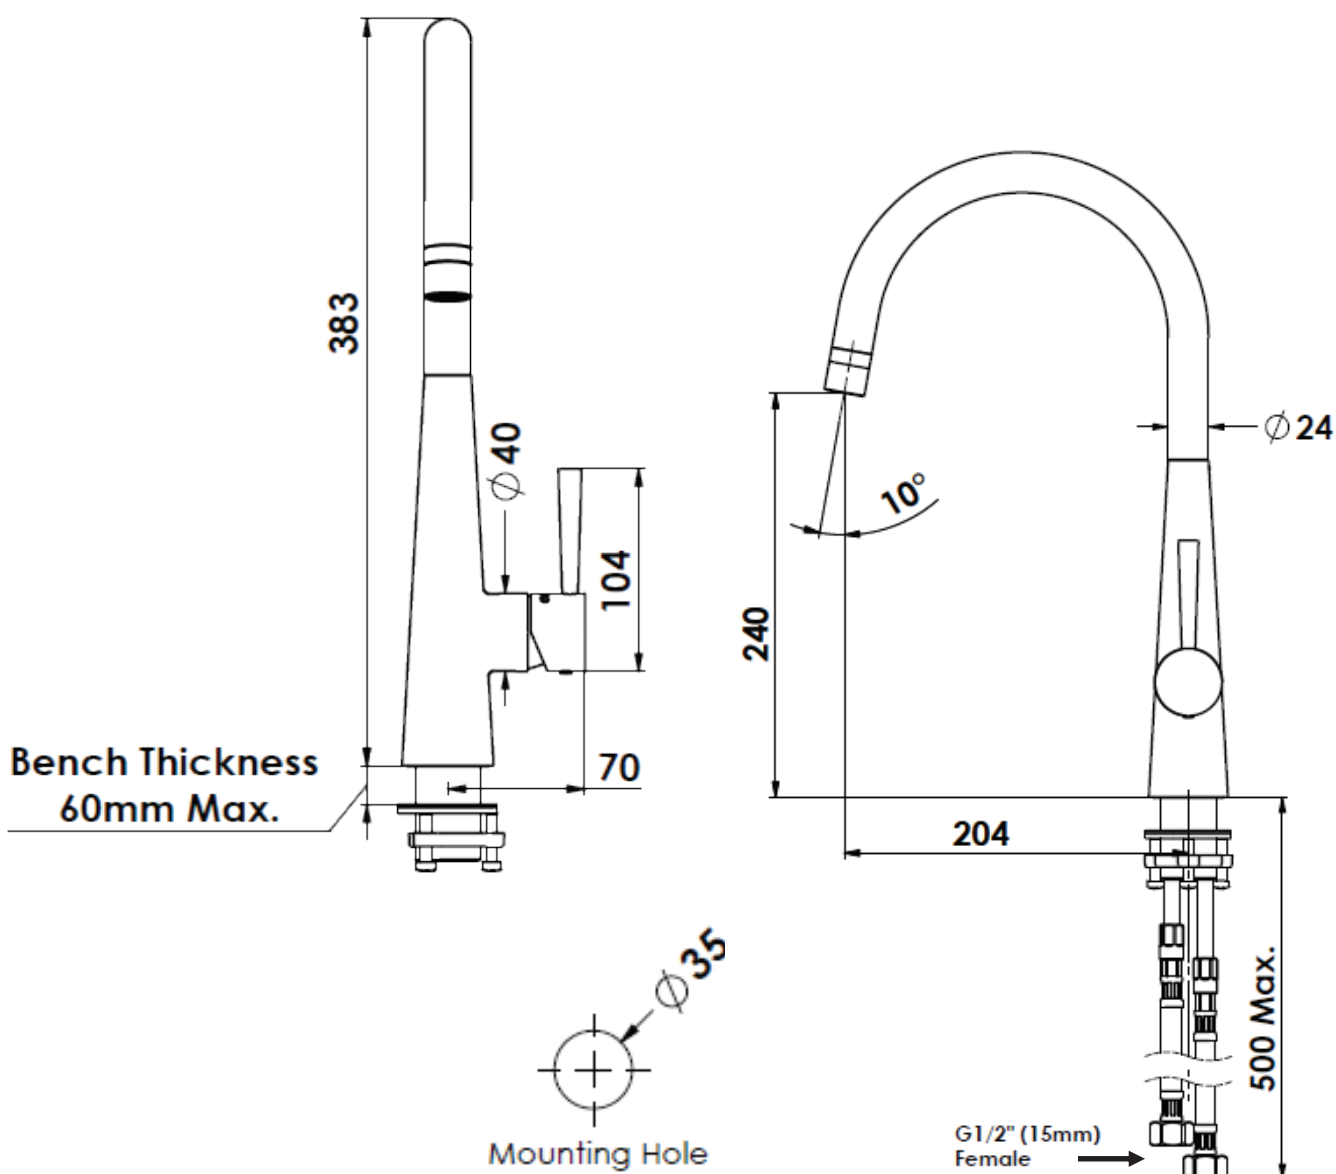

## Slimline Sink Mixer

- 17562030 | Chrome
- 17562031 | Brushed Nickel
- 17562036 | Brushed Brass
- 17562038 | Brushed Copper
- 17562039 | Gun Metal
- 17562037 | Matte Black

WELS 5 Star 6.0L/M | AP  
Swivel Spout | Smart Aerator