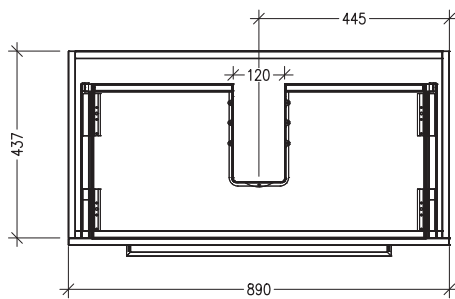

SPECIFICATION SHEET

Frank 900mm 1 Drawer Wall Vanity

Features

- Wall Hung
- 1 Drawer
- Stainless Steel Marco Handle
- 20mm Clasico VC Basin with Overflow
- Dimensions: H420 x W900 x D465
- Designed & Assembled in NZ

Colour Options with Code

Matte White
9116MW

Charred Elm
9116CE

Technical Details

Note: All measurements shown are in millimetres. Sizes are nominal.

TOP VIEW

FRONT VIEW

SIDE VIEW