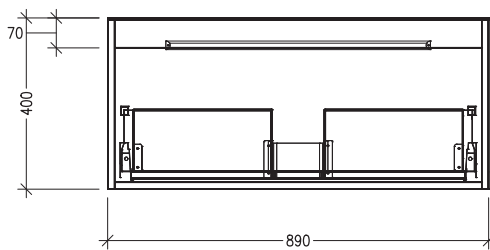

SPECIFICATION SHEET

Frank 900mm 1 Drawer Wall Vanity

Features

- Wall Hung
- 1 Drawer
- Stainless Steel Marco Handle
- 20mm Clasico VC Basin with Overflow
- Dimensions: H420 x W900 x D465
- Designed & Assembled in NZ

Colour Options with Code

Matte White
9116MW

Charred Elm
9116CE

Technical Details

Note: All measurements shown are in millimetres. Sizes are nominal.

TOP VIEW

FRONT VIEW

SIDE VIEW