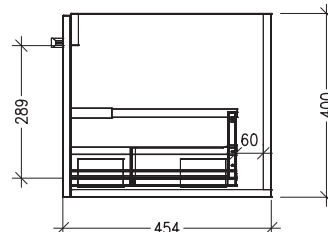

SPECIFICATION SHEET

Frank 900mm 1 Drawer Wall Vanity

Features

- Wall Hung
- 1 Drawer
- Stainless Steel Marco Handle
- 20mm Clasico VC Basin with Overflow
- Dimensions: H420 x W900 x D465
- Designed & Assembled in NZ

Colour Options with Code

Matte White
9116MW

Charred Elm
9116CE

Technical Details

Note: All measurements shown are in millimetres. Sizes are nominal.

TOP VIEW

FRONT VIEW

SIDE VIEW