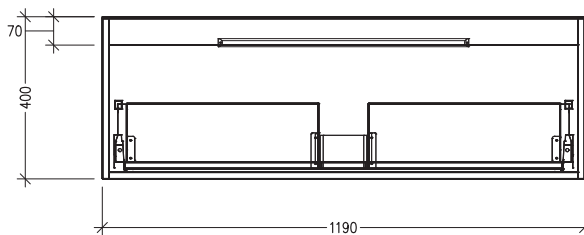

SPECIFICATION SHEET

Frank 1200mm 1 Drawer Wall Vanity

Features

- Wall Hung
- 1 Drawer
- Stainless Steel Marco Handle
- 20mm Clasico VC Basin with Overflow
- Dimensions: H420 x W1200 x D465
- Designed & Assembled in NZ

Colour Options with Code

Matte White
9120MW

Charred Elm
9120CE

Technical Details

Note: All measurements shown are in millimetres. Sizes are nominal.

TOP VIEW

FRONT VIEW

SIDE VIEW