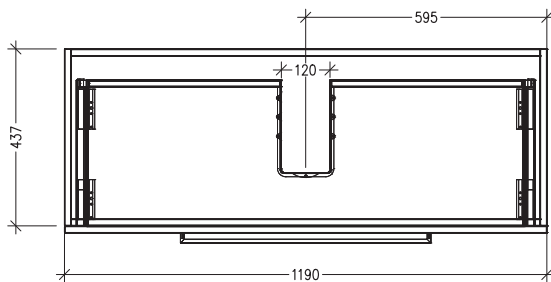

SPECIFICATION SHEET

Frank 1200mm 1 Drawer Wall Vanity

Features

- Wall Hung
- 1 Drawer
- Stainless Steel Marco Handle
- 20mm Clasico VC Basin with Overflow
- Dimensions: H420 x W1200 x D465
- Designed & Assembled in NZ

Colour Options with Code

Matte White
9120MW

Charred Elm
9120CE

Technical Details

Note: All measurements shown are in millimetres. Sizes are nominal.

TOP VIEW

FRONT VIEW

SIDE VIEW