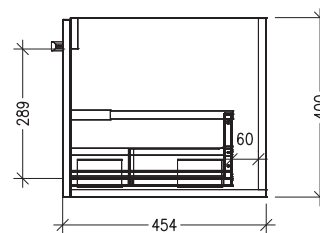

SPECIFICATION SHEET

Frank 1200mm 1 Drawer Wall Vanity

Features

- Wall Hung
- 1 Drawer
- Stainless Steel Marco Handle
- 20mm Clasico VC Basin with Overflow
- Dimensions: H420 x W1200 x D465
- Designed & Assembled in NZ

Colour Options with Code

Matte White
9120MW

Charred Elm
9120CE

Technical Details

Note: All measurements shown are in millimetres. Sizes are nominal.

TOP VIEW

FRONT VIEW

SIDE VIEW