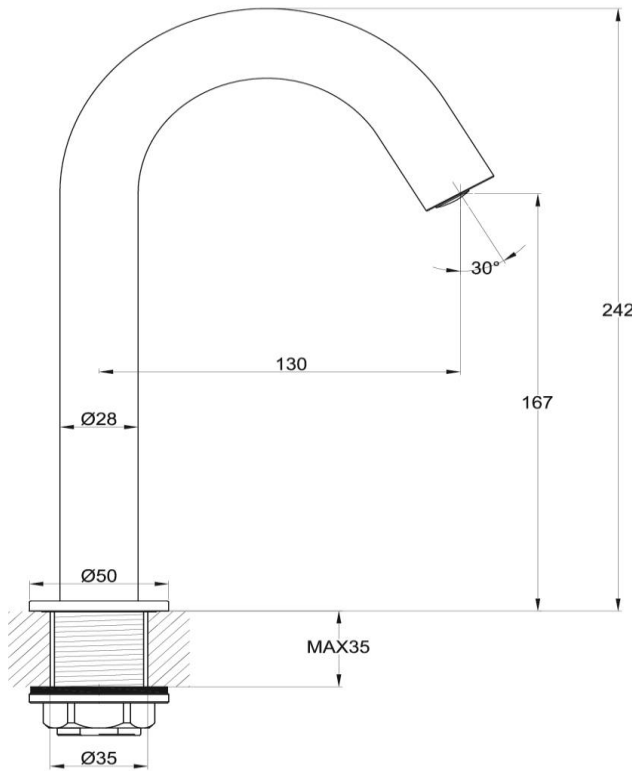

Deck Mounted Automatic Tap with Sensor

FWLUX95CP

Luxe Deck Mounted Automatic Tap with Sensor Chrome

- Hands free infrared sensor activated
- Available in wall mount or deck mounted options
- Automatic shut-off water saving flow control
- Improves water and energy efficiency
- Easy to use
- Hygienic and reduces risk of cross contamination
- Mains and battery powered options included
- Available in matte black, gun metal, brushed gold, and chrome