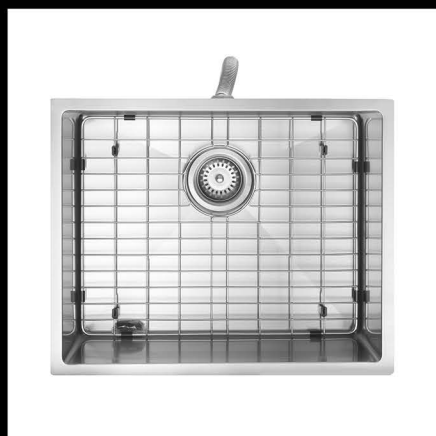

NEW RANGE OF SIZES

Aspen 450
Stainless Steel Only