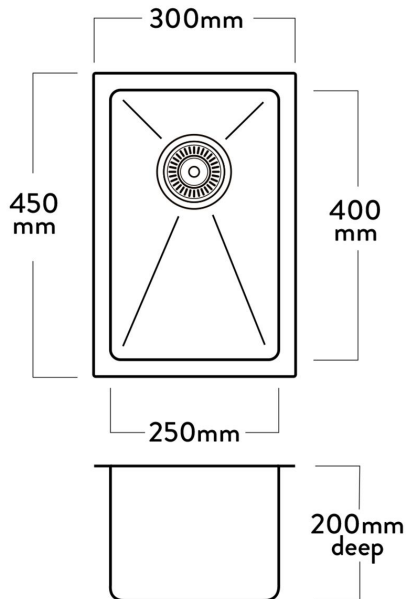

DV101 MERCER DV SERIES NEWPORT SINGLE BOWL

A sleek, stylish, tight radius sink. The linear shape of the DV series reflects modern design trends and is manufactured to the highest quality standards.

The Mercer Newport DV101 Stainless Steel Single Bowl is made from durable 1.2mm, 304 grade stainless steel providing a stable and hygienic surface.

SPECIFICATIONS

Code: DV101

Type: Single Bowl

Cabinet Size: 310mm

Dimensions: 300 x 450 x 200mm

Bowl Size: 250 x 400 x 200mm

Material: 1.2mm, 304 Grade

Finish: Satin

FEATURES

15mm Corner Radius

Hand fabricated

15 l/min overflow capacity

Sound deadening pads all sides & bottom

90mm basket waste

Insulated

Associated Products