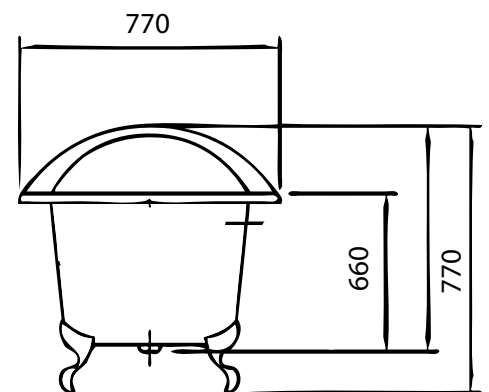

## Dimensions (MM)

Volume: 190 Lt  
Weight (Dry): 135 Kg