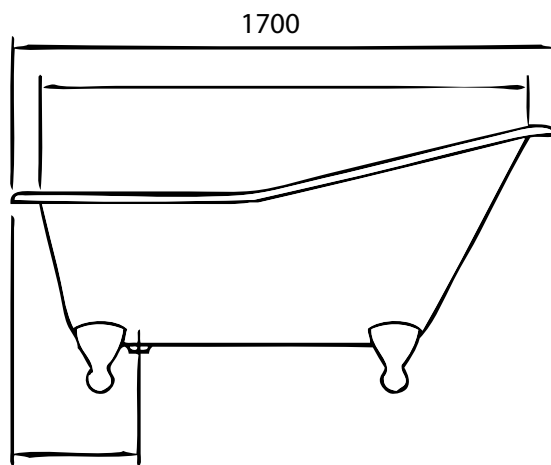

## Dimensions (MM)

Volume: 190 Lt  
Weight (Dry): 135 Kg