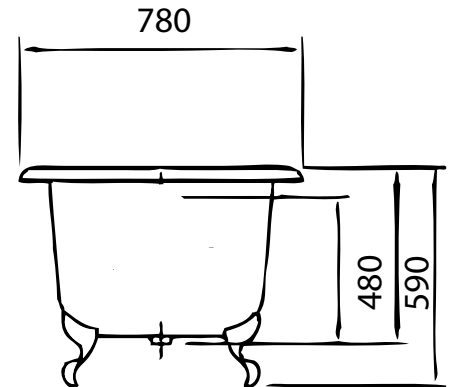

Single Ended Rolltop (CIB-SRT)

castironbaths.com

Dimensions (MM)

Volume: 170 Lt
Weight (Dry): 120 Kg