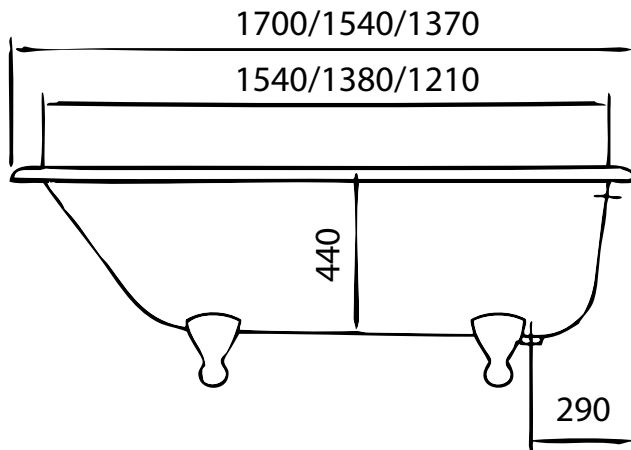

Single Ended Rolltop (CIB-SRT)

castironbaths.com

Dimensions (MM)

Volume: 170 Lt
Weight (Dry): 120 Kg