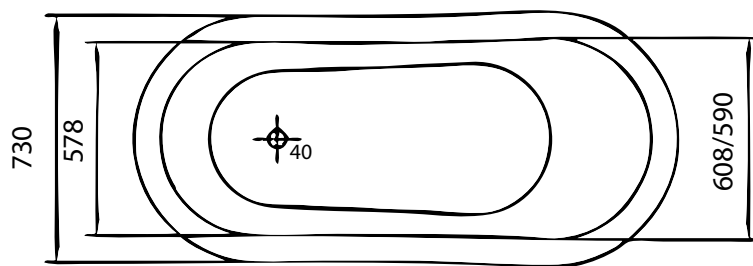

Single Ended Slipper (CIB-SES)

castironbaths.com

Dimensions (MM)

Volume: 190 Lt
Weight (Dry): 135 Kg