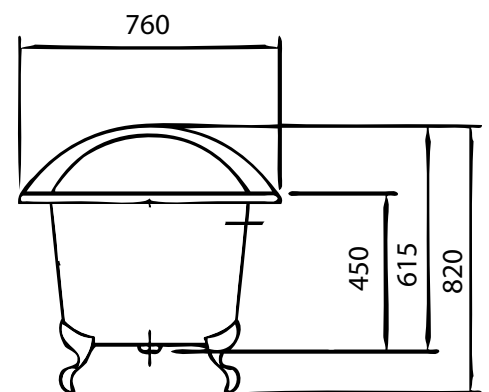

Single Ended Slipper (CIB-SES)

castironbaths.com

Dimensions (MM)

Volume: 190 Lt
Weight (Dry): 135 Kg