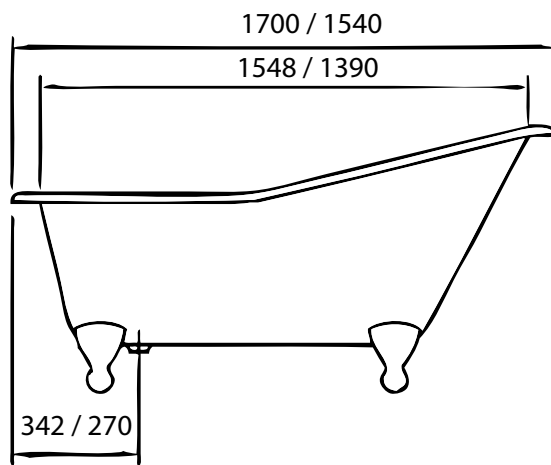

Single Ended Slipper (CIB-SES)

castironbaths.com

Dimensions (MM)

Volume: 190 Lt
Weight (Dry): 135 Kg