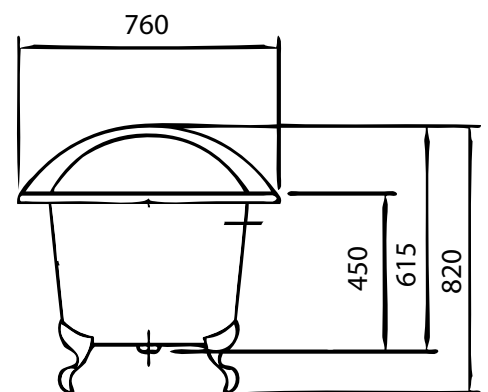

# Single Ended Slipper (CIB-SES)

castironbaths.com

## Dimensions (MM)

Volume: 190 Lt  
Weight (Dry): 135 Kg