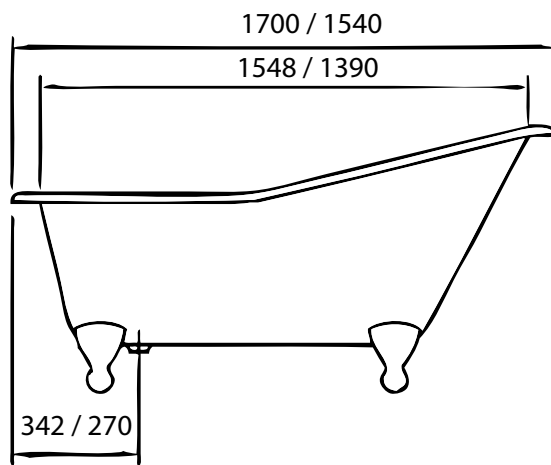

# Single Ended Slipper (CIB-SES)

castironbaths.com

## Dimensions (MM)

Volume: 190 Lt  
Weight (Dry): 135 Kg