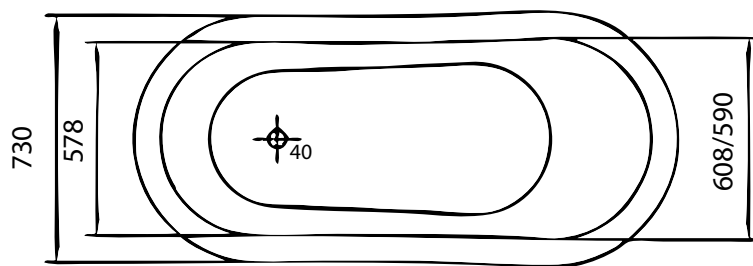

# Single Ended Slipper (CIB-SES)

castironbaths.com

## Dimensions (MM)

Volume: 190 Lt  
Weight (Dry): 135 Kg