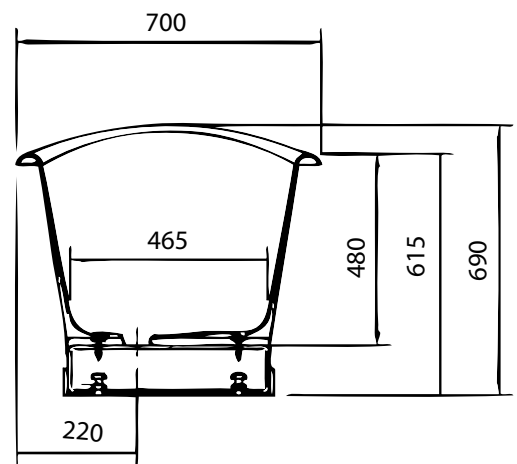

Epoque / Eiffel

(CIB-EPQ / EFL)

Dimensions (MM)

Volume: 215 Lt
Weight (Dry): 175 Kg