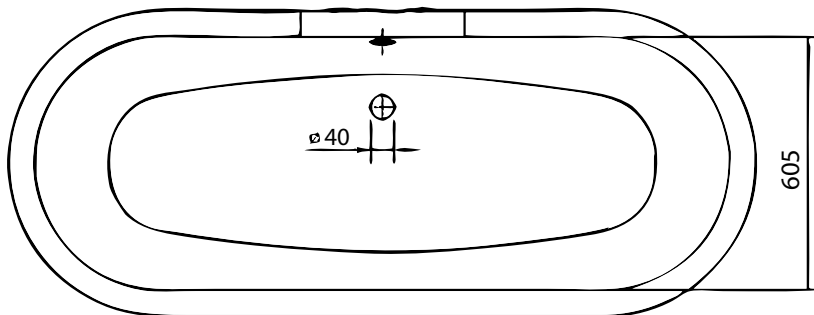

Epoque / Eiffel

(CIB-EPQ / EFL)

Dimensions (MM)

Volume: 215 Lt
Weight (Dry): 175 Kg