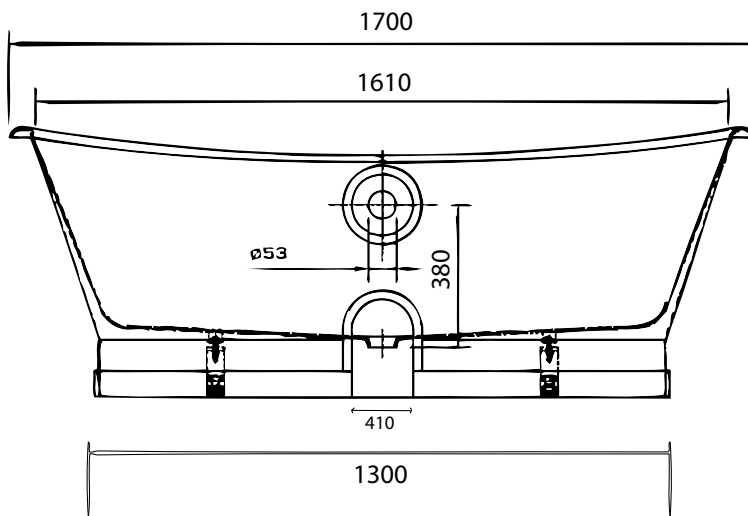

Epoque / Eiffel

(CIB-EPQ / EFL)

Dimensions (MM)

Volume: 215 Lt
Weight (Dry): 175 Kg