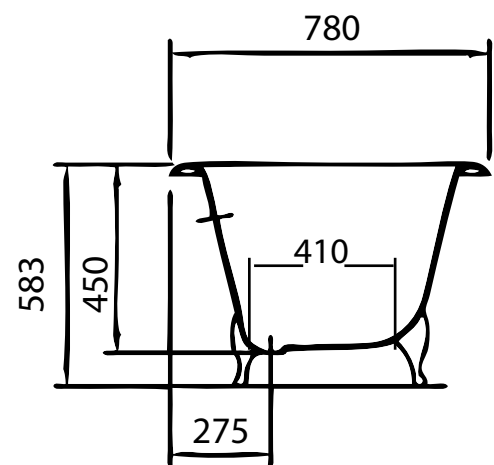

Double Ended Rolltop (CIB-DRT 1700)

castironbaths.com

Dimensions (MM)

Volume: 190 Lt
Weight (Dry): 125 Kg