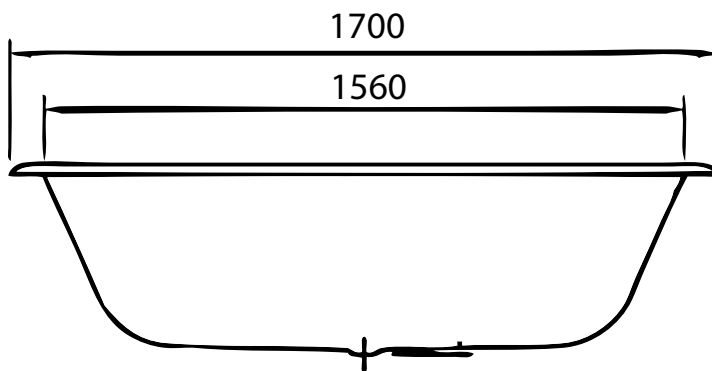

Double Ended Rolltop (CIB-DRT 1700)

castironbaths.com

Dimensions (MM)

Volume: 190 Lt
Weight (Dry): 125 Kg