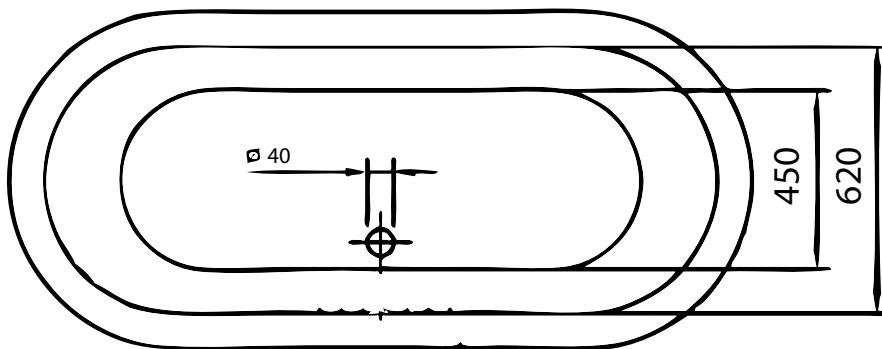

Double Ended Rolltop (CIB-DRT 1700)

castironbaths.com

Dimensions (MM)

Volume: 190 Lt
Weight (Dry): 125 Kg