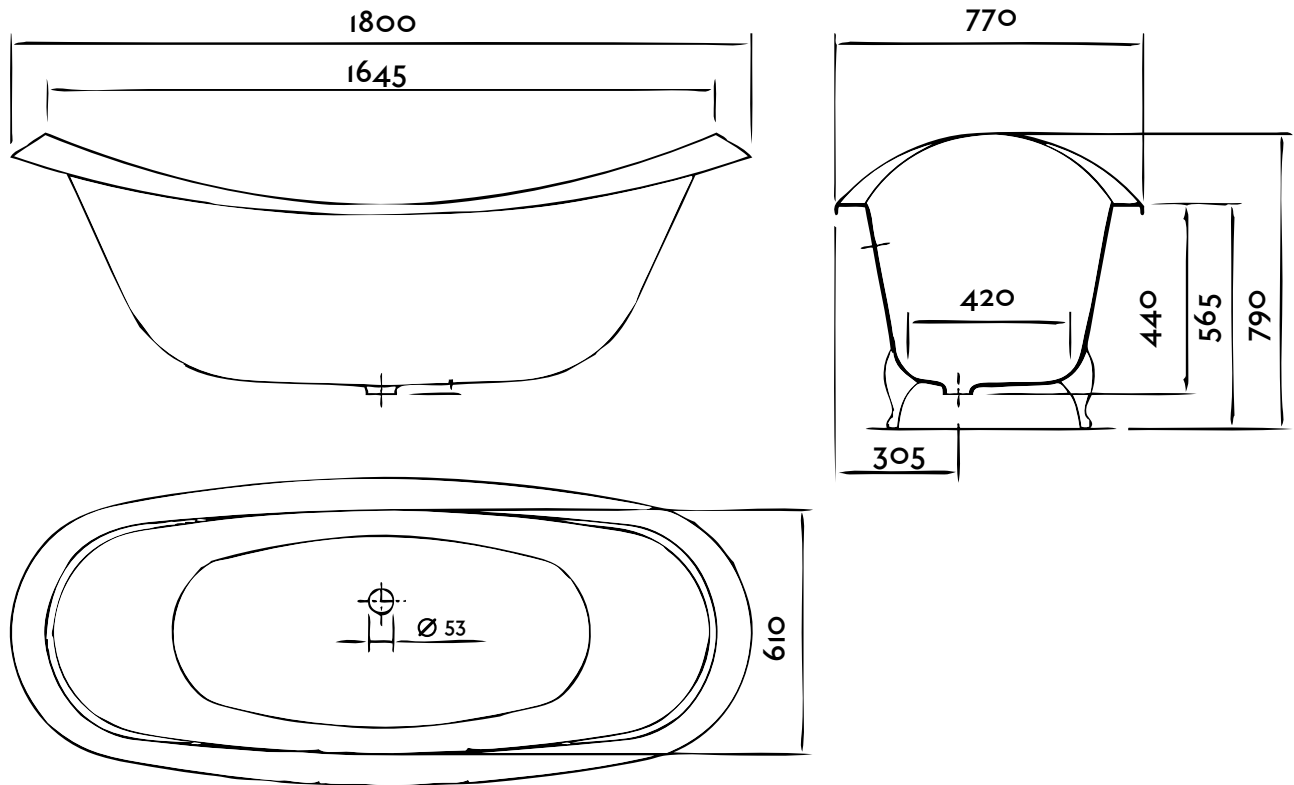

Double Ended Slipper (CIB-DES)

castironbaths.com

Dimensions (MM)

Volume: 195 Lt
Weight (Dry): 165 Kg