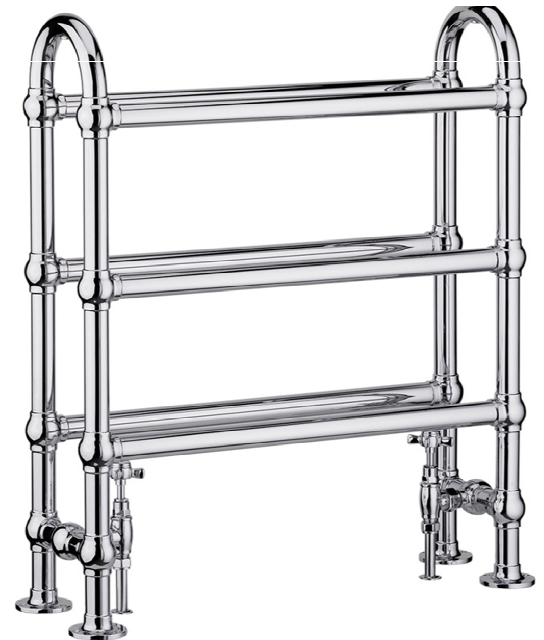

## Clothes Horse Heated Towel Rail

### Product Specification

<b>Product Code:</b>	AHC77
<b>Finish:</b>	Chrome, Nickel, Pewter, Antique
<b>Product Type:</b>	Copper, Bronze
<b>Construction:</b>	Traditional Steel & is designed to conform
<b>Supply:</b>	to BS EN 442 Dual Fuel
<b>Valve Centres:</b>	470mm
<b>Wall to valve centre:</b>	
<b>Output:</b>	955 BTU (280 Watts)
<b>Dimensions for fitting:</b>	Height: 780mm Width: 685mm