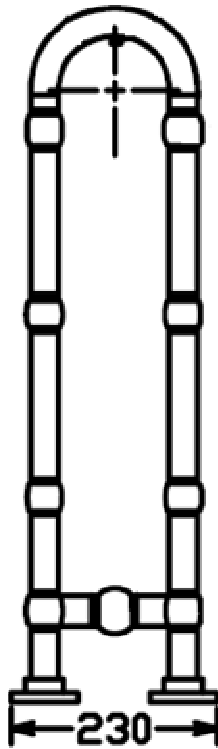

TECHNICAL DATA SHEET

Clothes Horse Heated Towel Rail