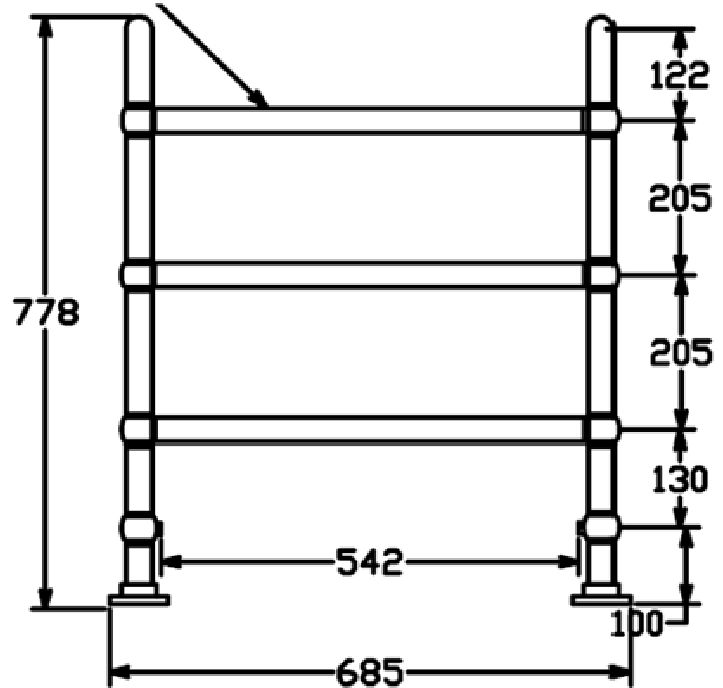

ALL TUBE $\phi 1 \frac{1}{2}$
($\phi 31.8\text{MM}$)