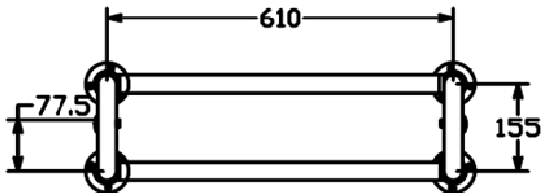

TECHNICAL DATA SHEET

Clothes Horse Heated Towel Rail