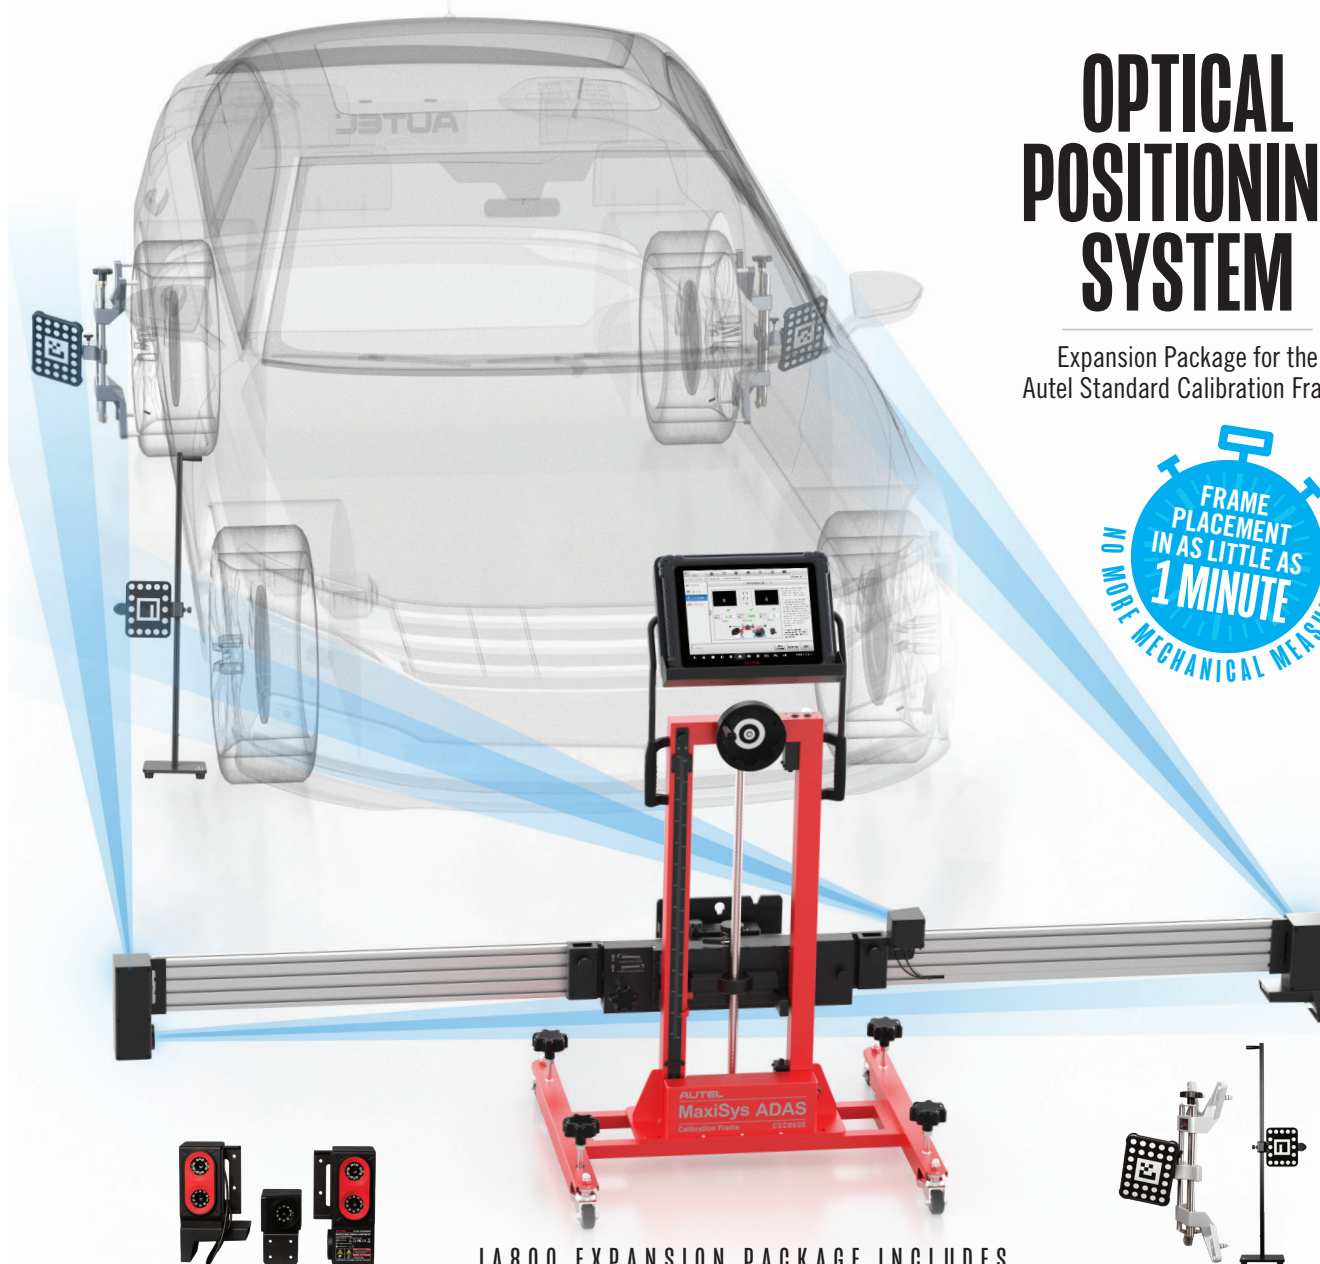

## OPTICAL POSITIONING SYSTEM

Expansion Package for the Autel Standard Calibration Frame

FRAME PLACEMENT IN AS LITTLE AS 1 MINUTE  
NO MORE MECHANICAL MEASURING

### 6 HIGH RESOLUTION CAMERAS

Provides 3-Dimension Optical Recognition for Most Accurate Frame Measurement

### POWERED BY AUTEL DIAGNOSTICS

Faster Frame Positioning Without Mechanical Measurement

### WHEEL CLAMP & TARGETS

2 Wheel Clamps for ADAS Calibration  
4 Wheel Clamps for Alignment Verification

IA800 EXPANSION PACKAGE INCLUDES

AUTEL ADAS STANDARD CALIBRATION FRAME AND TABLET SOLD SEPERATELY. IA800 DOES NOT PERFORM ADAS CALIBRATIONS.