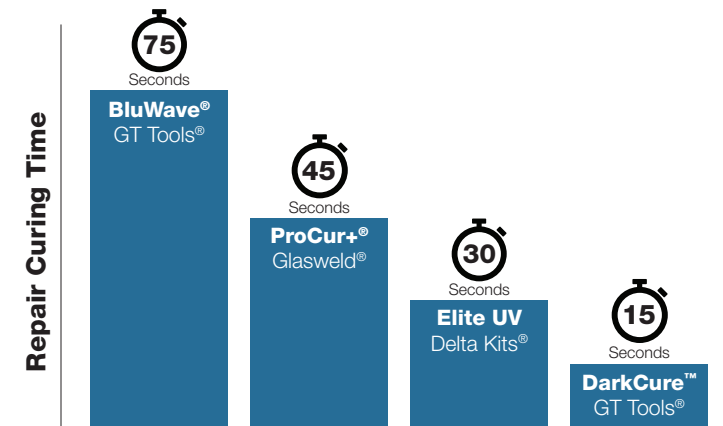

### The Only Sub 15-Second Integrated Curing System Available

DarkCure™ technology allows the technician to cure a repair in under 15 seconds, more than 2X quicker than the leading competing UV Curing Device.

### Extreme Intensity UV Diodes

4 of the strongest commercially available 365nm UV LED Diodes Output 4000% more intensity than the BluWave™ UV Curing system, promoting nearly immediate cross-linking and polymerization in the resin curing process. Faster Curing, Stronger Results.

### The Most Technologically Advanced, Self-Contained UV-Curing System Available

Only available at GT Tools®, The DarkCure™ system utilizes an integrated lithium-ion battery for long-lasting rechargeable power. Our DarkCure™ LED technology employs cutting edge durability, with an LED lifespan of over 150,000 repairs.

### “Instant Surface Seal” No Pit Square Needed

Pit squares are designed to remove oxygen from the surface of a repair. Extreme UV Intensity effectively seals the surface instantly, preventing unwanted oxygen diffusion into the repair. This eliminates the need for a pit square and makes for a more consistent, long-lasting repair.