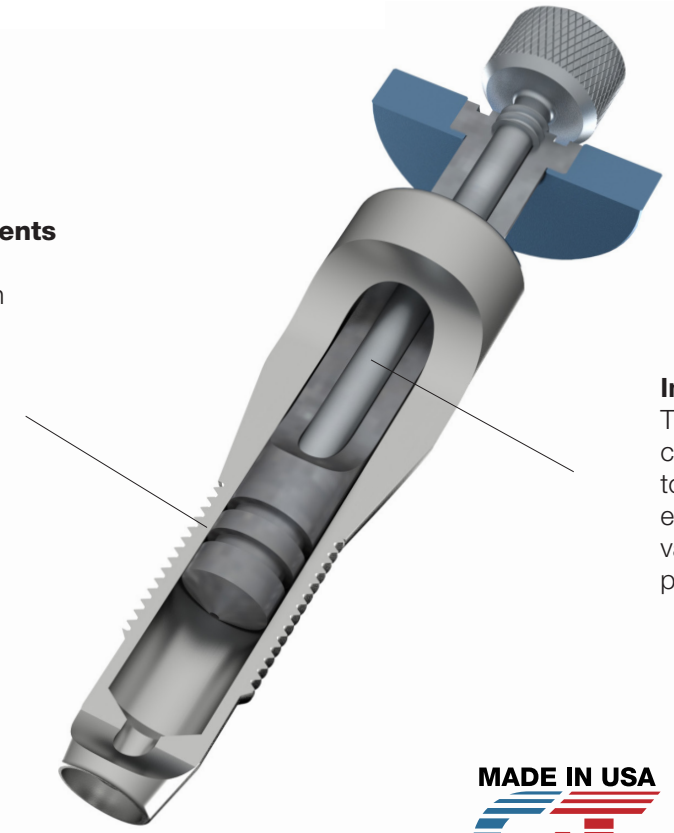

# SuperStar™ Windshield Repair System

20SYS

\$505

Engineered with simplicity in mind, the SuperStar™ is a great introductory kit that utilizes the same stainless steel materials and limited lifetime warranty as our Spectrum™. Without sacrificing quality the SuperStar™ is one of the easiest injectors to operate.

**Stainless Steel Injector Components**  
Backed by a limited lifetime warranty, the SuperStar™ injectors are precision machined using 304 stainless steel materials that are designed to provide decades of reliability.

**Unique Bridge Design**  
The SuperStar™ incorporates an easy mount bridge system. This flip tab design effortlessly mounts the tool to the glass while offering fine tuned adjustments for the injector.

**Injector Design**  
The SuperStar™ injector components are engineered to allow a specialist to equalize and adjust between vacuum and pressure, producing a superior repair.