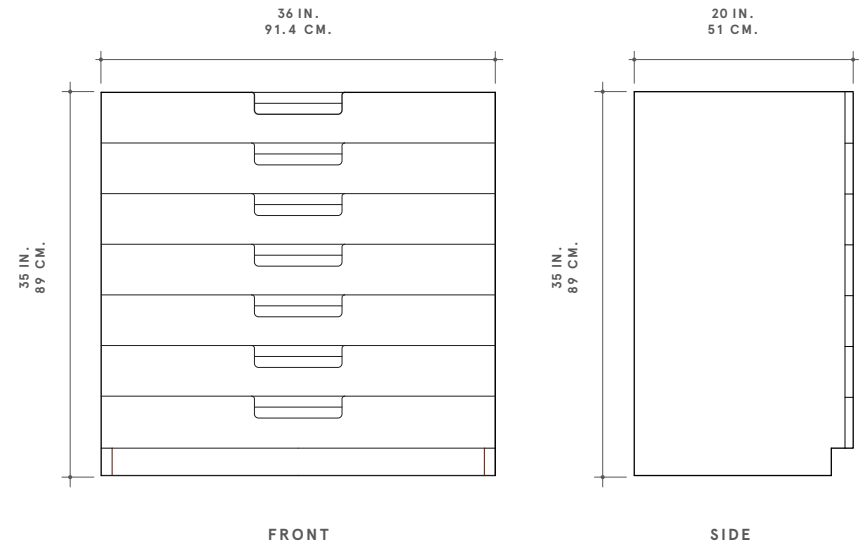

ROMAN AND WILLIAMS
GUILD
 NEW YORK

ROMAN AND WILLIAMS GUILD ORIGINAL DESIGNS
DRAWER LEDGER

THE DRAWER LEDGER OFFERS SLEEK STORAGE WITH FLUSH DRAWERS AND CUT-OUT HAND PULLS. NARROWER THAN OUR FLAT FILE LEDGER, LENDING ITSELF TO SMALLER SPACES, YET STILL CARRYING THE TRADITION OF HOLDING PRECIOUS OBJECTS. DOVE-TAILED DRAWERS ROLL OUT SMOOTH AND CONTROLLED WITH EUROPEAN SOFT CLOSE GLIDES. CHAMPIONING THE BEAUTY AND CHARACTER OF THE WOOD IN EVERY WAY WITH SHIPLAP PANELING AND GORGEOUS GRAIN ON DRAWER FACES.

PICTURED
 36" WALNUT WITH DANISH OIL

FROM
 \$9,000

WOOD FINISHES

SIGNATURE
 WALNUT
 DANISH OIL
 BRILLIANT POLISH

DISTINCTIVE
 OLD GROWTH WHITE OAK
 SOAP

DIMENSIONS

DRAWER LEDGER 36
 36"W x 20"L x 35"H

DRAWER LEDGER 48
 48"W x 20"L x 35"H

INTERIOR DRAWERS DIMENSIONS

DRAWER LEDGER 36
 34"W x 17"L x 2.5"H

DRAWER LEDGER 48
 46"W x 17"L x 2.5"H