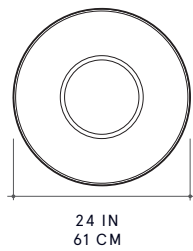

GLASS SHADE

METAL FINISHES

SIGNATURE

BURNISHED BRASS
ETERNAL BRASS
BLACKENED BRASS

DISTINCTIVE

BURNISHED NICKEL
FRENCH SILVER
ROSE GOLD
PEWTER

GLASS COLOR

NUDE

LAMPING

SOCKET E26
SUGGESTED BULB A15
BULB QTY 1
BULB WATTAGE 40
VOLTAGE 120
UL CERTIFIED
BULBS NOT PROVIDED

DIMENSIONS

OSCAR FLUSHMOUNT 16
8 1/2" OAH × 16" DIA
OSCAR FLUSHMOUNT 24
11 3/4" OAH × 24" DIA
OSCAR FLUSHMOUNT 34
13 1/2" OAH × 34" DIA