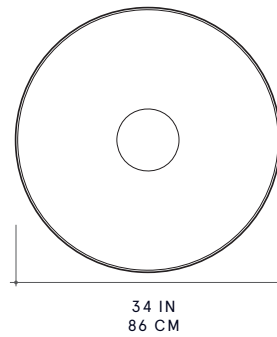

GLASS SHADE

METAL FINISHES

SIGNATURE

BURNISHED BRASS
ETERNAL BRASS
BLACKENED BRASS

DISTINCTIVE

BURNISHED NICKEL
FRENCH SILVER
ROSE GOLD
PEWTER

GLASS COLOR

NUDE

LAMPING

SOCKET E26
SUGGESTED BULB A15
BULB QTY 1
BULB WATTAGE 40
VOLTAGE 120
UL CERTIFIED
BULBS NOT PROVIDED

DIMENSIONS

OSCAR FLUSHMOUNT 16
8 1/2" OAH × 16" DIA
OSCAR FLUSHMOUNT 24
11 3/4" OAH × 24" DIA
OSCAR FLUSHMOUNT 34
13 1/2" OAH × 34" DIA