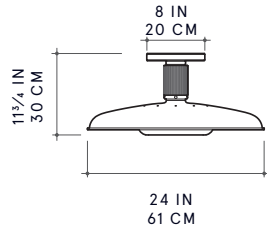

GLASS SHADE

METAL FINISHES

SIGNATURE

BURNISHED BRASS
ETERNAL BRASS
BLACKENED BRASS

DISTINCTIVE

BURNISHED NICKEL
FRENCH SILVER
ROSE GOLD
PEWTER

GLASS COLOR

NUDE

LAMPING

SOCKET E26
SUGGESTED BULB A15
BULB QTY 1
BULB WATTAGE 40
VOLTAGE 120
UL CERTIFIED
BULBS NOT PROVIDED

DIMENSIONS

OSCAR FLUSHMOUNT 16
8 1/2" OAH × 16" DIA
OSCAR FLUSHMOUNT 24
11 3/4" OAH × 24" DIA
OSCAR FLUSHMOUNT 34
13 1/2" OAH × 34" DIA