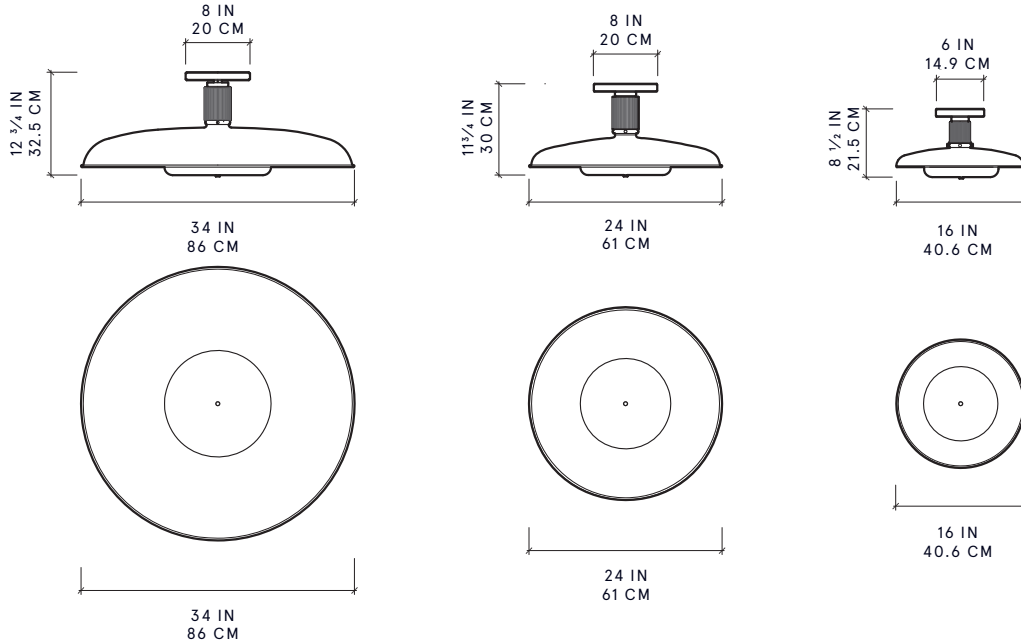

METAL SHADE

METAL FINISHES

SIGNATURE

BURNISHED BRASS
ETERNAL BRASS
BLACKENED BRASS

DISTINCTIVE

BURNISHED NICKEL
FRENCH SILVER
ROSE GOLD
PEWTER

LAMPING

SOCKET E26
SUGGESTED BULB A15
BULB QTY 1
BULB WATTAGE 40
VOLTAGE 120
UL CERTIFIED
BULBS NOT PROVIDED

DIMENSIONS

OSCAR FLUSHMOUNT 16
8 1/2" OAH × 16" DIA
OSCAR FLUSHMOUNT 24
11 3/4" OAH × 24" DIA
OSCAR FLUSHMOUNT 34
12 3/4" OAH × 34" DIA