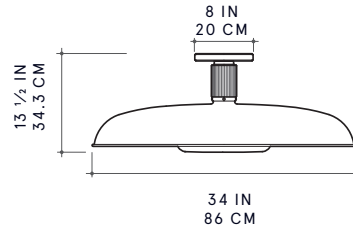

GLASS SHADE

METAL FINISHES

SIGNATURE

BURNISHED BRASS
ETERNAL BRASS
BLACKENED BRASS

DISTINCTIVE

BURNISHED NICKEL
FRENCH SILVER
ROSE GOLD
PEWTER

GLASS COLOR

NUDE

LAMPING

SOCKET E26
SUGGESTED BULB A15
BULB QTY 1
BULB WATTAGE 40
VOLTAGE 120
UL CERTIFIED
BULBS NOT PROVIDED

DIMENSIONS

OSCAR FLUSHMOUNT 16
8 1/2" OAH × 16" DIA
OSCAR FLUSHMOUNT 24
11 3/4" OAH × 24" DIA
OSCAR FLUSHMOUNT 34
13 1/2" OAH × 34" DIA