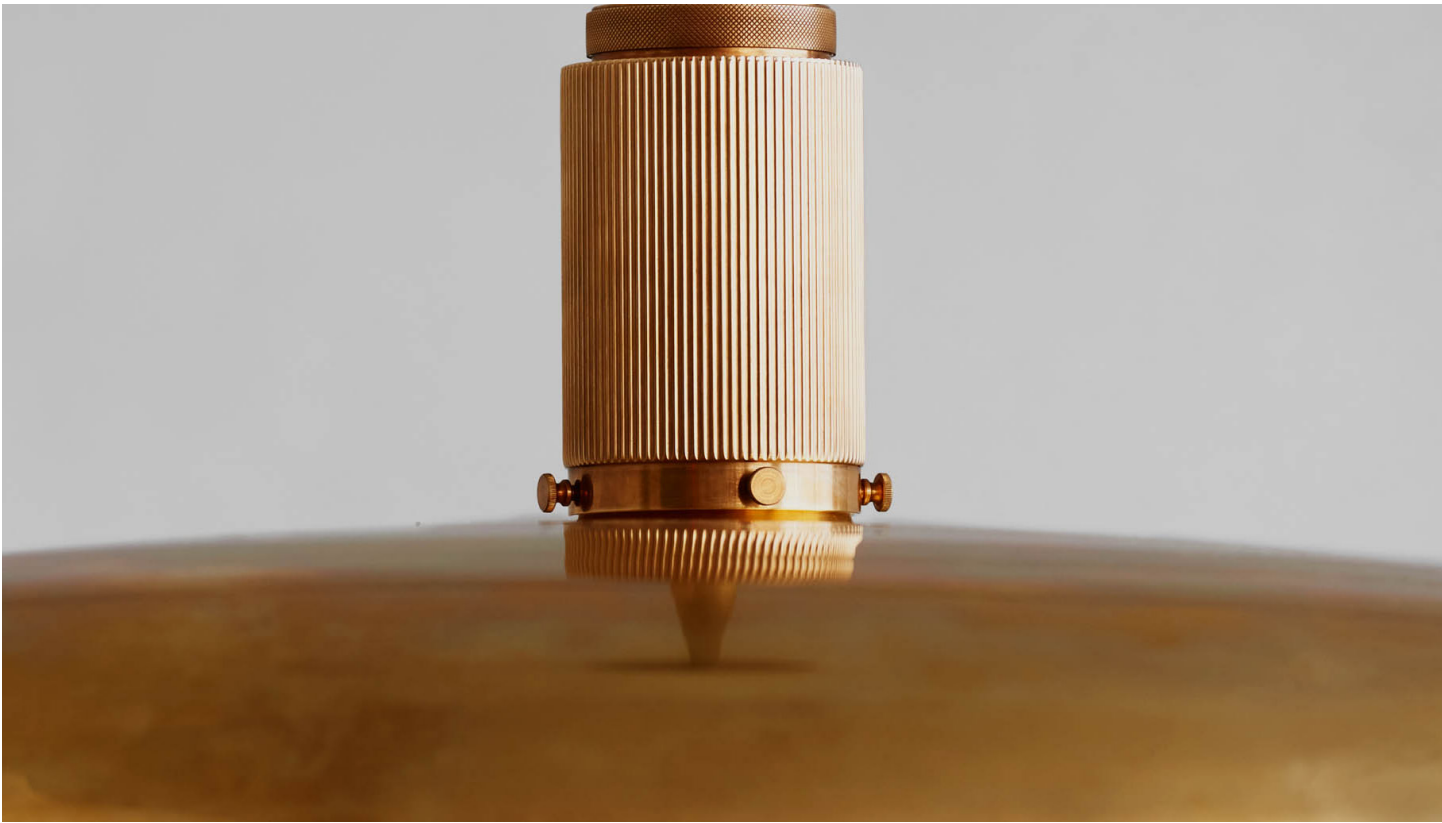

BURNISHED BRASS