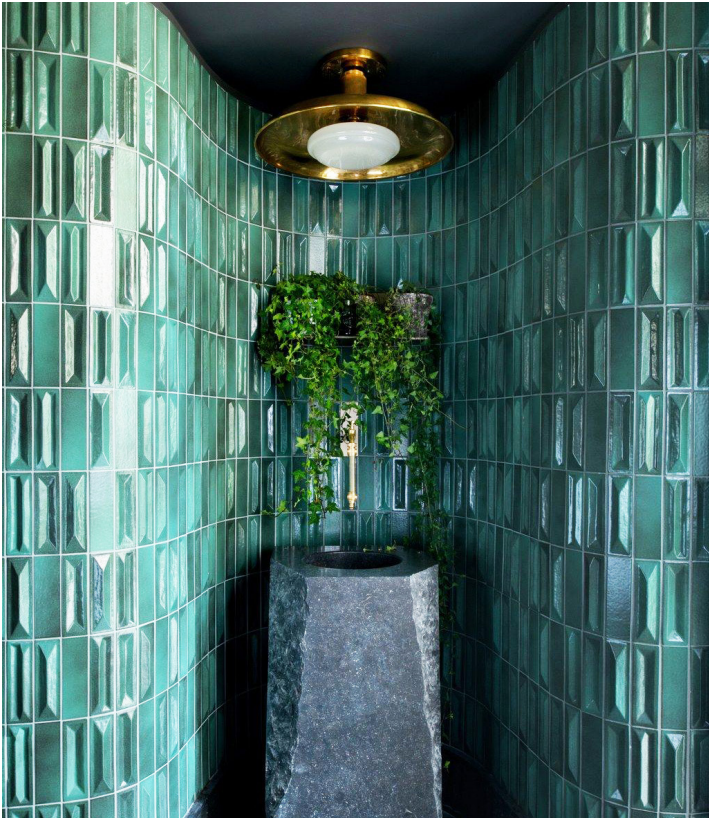

BURNISHED BRASS, GLASS SHADE