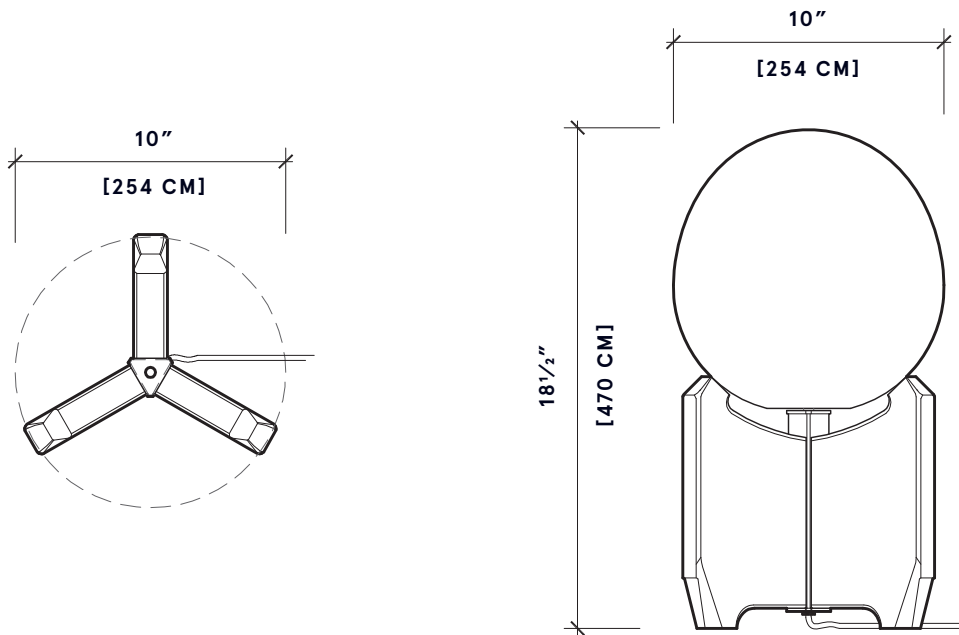

METAL FINISHES

SIGNATURE

BURNISHED BRASS
BLACKENED BRASS

DISTINCTIVE

BURNISHED NICKEL
FRENCH SILVER
ROSE GOLD
PEWTER

WOOD FINISHES

OLD GROWTH WHITE
OAK SOAPED
FIGURED BLACK
WALNUT DANISH OIL
FIGURED BLACK WALNUT
BRILLIANT POLISH
OYSTER WAXED OAK
OXIDIZED OAK
BLACK INKED OAK

LAMPING

SOCKET E26
SUGGESTED BULB A19
BULB QTY 1
BULB WATTAGE 60
VOLTAGE 120
UL CERTIFIED
BULBS NOT PROVIDED

DIMENSIONS

10" DIA X 18 1/2" H

GLASS COLOR

GRADIENT