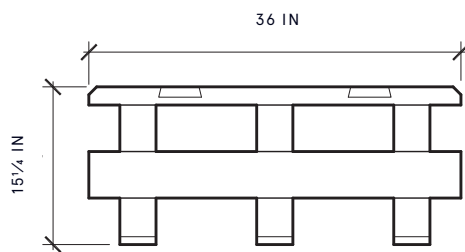

WOOD FINISHES

SIGNATURE

- BLACK INKED OAK
- OXIDIZED OAK
- OYSTER WAXED OAK

DISTINCTIVE

- FIGURED BLACK WALNUT
  BRILLIANT POLISH
- FIGURED BLACK WALNUT
  DANISH OIL
- OLD GROWTH
  WHITE OAK SOAP

RARE

- CLARO WALNUT
  BRILLIANT POLISH
- CLARO WALNUT
  DANISH OIL

DIMENSIONS

36"W x 36"D x 15 1/4"H