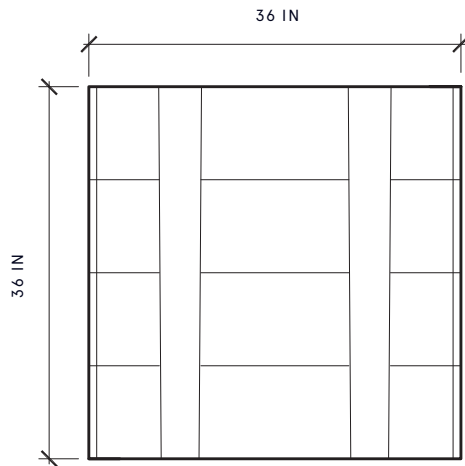

WOOD FINISHES

SIGNATURE

- BLACK INKED OAK
- OXIDIZED OAK
- OYSTER WAXED OAK

DISTINCTIVE

- FIGURED BLACK WALNUT
  BRILLIANT POLISH
- FIGURED BLACK WALNUT
  DANISH OIL
- OLD GROWTH
  WHITE OAK SOAP

RARE

- CLARO WALNUT
  BRILLIANT POLISH
- CLARO WALNUT
  DANISH OIL

DIMENSIONS

36"W x 36"D x 15 1/4"H