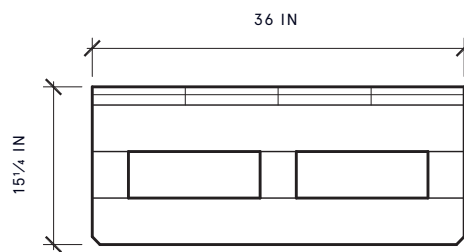

WOOD FINISHES

SIGNATURE

- BLACK INKED OAK
- OXIDIZED OAK
- OYSTER WAXED OAK

DISTINCTIVE

- FIGURED BLACK WALNUT
  BRILLIANT POLISH
- FIGURED BLACK WALNUT
  DANISH OIL
- OLD GROWTH
  WHITE OAK SOAP

RARE

- CLARO WALNUT
  BRILLIANT POLISH
- CLARO WALNUT
  DANISH OIL

DIMENSIONS

36"W x 36"D x 15 1/4"H