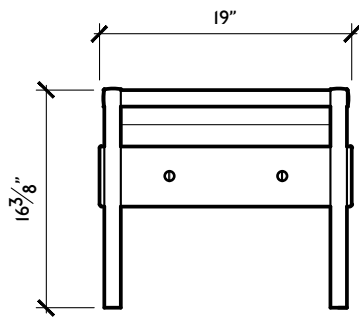

DIMENSIONS

13 1/4" W × 19" L × 18" H
13 1/4" W × 27" L × 18" H

DADO SMALL TABLE

WOOD FINISHES

SIGNATURE

BLACK INKED OAK
OXIDIZED OAK
OYSTER WAXED OAK

RARE

CLARO WALNUT
BRILLIANT POLISH
CLARO WALNUT
DANISH OIL