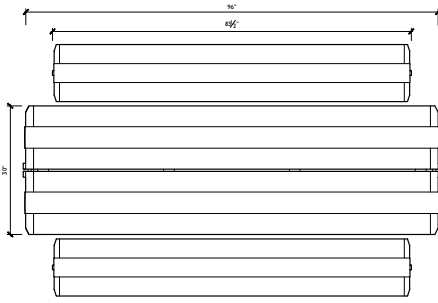

DADO SMALL TABLE

DADO CONSOLE

DADO TABLE & BENCH COMBINATIONS

96" TABLE

2X 83½" BENCHES

1X 83½" BENCH AND
3X 27" BENCHES

1X 83½" BENCH AND
4X 19" BENCHES

6X 27" BENCHES

8X 19" BENCHES

DADO SMALL TABLE WITH 27" BENCH

72" TABLE

6X 19" BENCHES

4X 27" BENCHES

66" TABLE

4X 19" BENCHES

4X 27" BENCHES