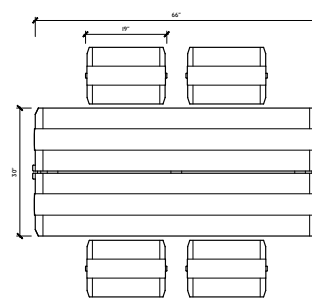

DADO SMALL TABLE

DADO CONSOLE

DADO TABLE & BENCH COMBINATIONS

96" TABLE

2X 83½" BENCHES

1X 83½" BENCH AND
3X 27" BENCHES

1X 83½" BENCH AND
4X 19" BENCHES

6X 27" BENCHES

8X 19" BENCHES

DADO SMALL TABLE WITH 27" BENCH

72" TABLE

6X 19" BENCHES

4X 27" BENCHES

66" TABLE

4X 19" BENCHES

4X 27" BENCHES