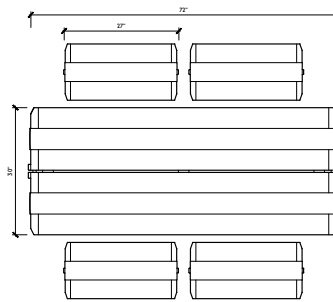

DADO SMALL TABLE

DADO CONSOLE

DADO TABLE & BENCH COMBINATIONS

96" TABLE

2X 83½" BENCHES

1X 83½" BENCH AND
3X 27" BENCHES

1X 83½" BENCH AND
4X 19" BENCHES

6X 27" BENCHES

8X 19" BENCHES

DADO SMALL TABLE WITH 27" BENCH

72" TABLE

6X 19" BENCHES

4X 27" BENCHES

66" TABLE

4X 19" BENCHES

4X 27" BENCHES