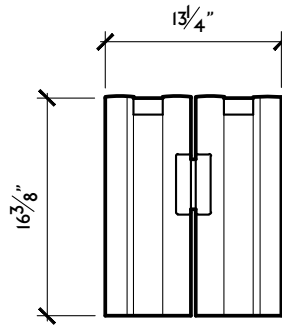

DIMENSIONS

13 1/4" W × 19" L × 18" H
13 1/4" W × 27" L × 18" H

DADO SMALL TABLE

WOOD FINISHES

SIGNATURE

BLACK INKED OAK
OXIDIZED OAK
OYSTER WAXED OAK

RARE

CLARO WALNUT
BRILLIANT POLISH
CLARO WALNUT
DANISH OIL

DIMENSIONS

13 1/4" W x 19" L x 16 3/8" H

DADO CONSOLE

WOOD FINISHES

SIGNATURE

BLACK INKED OAK
OXIDIZED OAK
OYSTER WAXED OAK

RARE

CLARO WALNUT
BRILLIANT POLISH
CLARO WALNUT
DANISH OIL