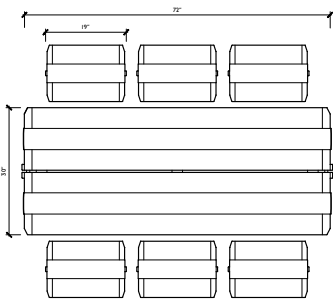

DADO SMALL TABLE

DADO CONSOLE

DADO TABLE & BENCH COMBINATIONS

96" TABLE

2X 83½" BENCHES

1X 83½" BENCH AND
3X 27" BENCHES

1X 83½" BENCH AND
4X 19" BENCHES

6X 27" BENCHES

8X 19" BENCHES

DADO SMALL TABLE WITH 27" BENCH

72" TABLE

6X 19" BENCHES

4X 27" BENCHES

66" TABLE

4X 19" BENCHES

4X 27" BENCHES