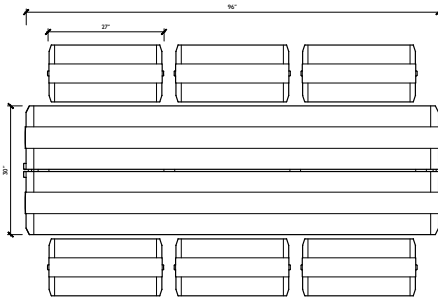

DADO SMALL TABLE

DADO CONSOLE

DADO TABLE & BENCH COMBINATIONS

96" TABLE

2X 83½" BENCHES

1X 83½" BENCH AND
3X 27" BENCHES

1X 83½" BENCH AND
4X 19" BENCHES

6X 27" BENCHES

8X 19" BENCHES

DADO SMALL TABLE WITH 27" BENCH

72" TABLE

6X 19" BENCHES

4X 27" BENCHES

66" TABLE

4X 19" BENCHES

4X 27" BENCHES