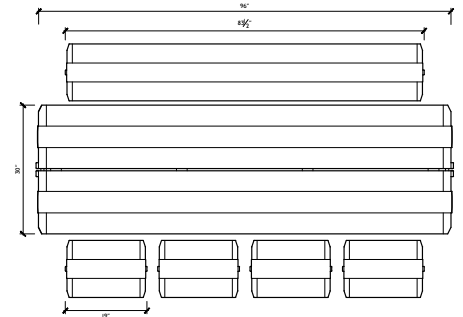

DADO SMALL TABLE

DADO CONSOLE

DADO TABLE & BENCH COMBINATIONS

96" TABLE

2X 83½" BENCHES

1X 83½" BENCH AND
3X 27" BENCHES

1X 83½" BENCH AND
4X 19" BENCHES

6X 27" BENCHES

8X 19" BENCHES

DADO SMALL TABLE WITH 27" BENCH

72" TABLE

6X 19" BENCHES

4X 27" BENCHES

66" TABLE

4X 19" BENCHES

4X 27" BENCHES