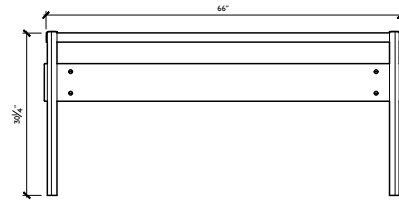

DADO SMALL TABLE

DADO CONSOLE

DADO TABLE & BENCH COMBINATIONS

96" TABLE

2X 83½" BENCHES

1X 83½" BENCH AND
3X 27" BENCHES

1X 83½" BENCH AND
4X 19" BENCHES

6X 27" BENCHES

DIMENSIONS

13 1/4" W × 19" L × 18" H
13 1/4" W × 27" L × 18" H

DADO SMALL TABLE

WOOD FINISHES

SIGNATURE

BLACK INKED OAK
OXIDIZED OAK
OYSTER WAXED OAK

RARE

CLARO WALNUT
BRILLIANT POLISH
CLARO WALNUT
DANISH OIL