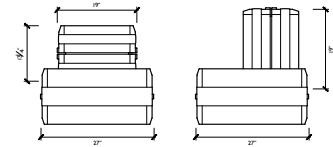

DADO SMALL TABLE

DADO CONSOLE

DADO TABLE & BENCH COMBINATIONS

96" TABLE

2X 83½" BENCHES

1X 83½" BENCH AND
3X 27" BENCHES

1X 83½" BENCH AND
4X 19" BENCHES

6X 27" BENCHES

8X 19" BENCHES

DADO SMALL TABLE WITH 27" BENCH

72" TABLE

6X 19" BENCHES

4X 27" BENCHES

66" TABLE

4X 19" BENCHES

4X 27" BENCHES