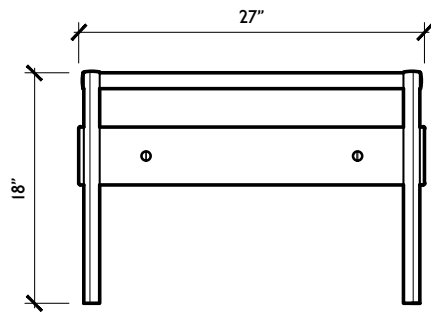

DADO BENCH

WOOD FINISHES

SIGNATURE

BLACK INKED OAK
OXIDIZED OAK
OYSTER WAXED OAK

RARE

CLARO WALNUT
BRILLIANT POLISH
CLARO WALNUT
DANISH OIL

DISTINCTIVE

FIGURED
BLACK WALNUT
BRILLIANT POLISH
FIGURED
BLACK WALNUT
DANISH OIL
OLD GROWTH
WHITE OAK
SOAP

METAL FINISHES

SIGNATURE

BURNISHED BRASS
DARK BRASS
BLACKENED BRASS

DISTINCTIVE

BURNISHED NICKEL
FRENCH SILVER
ROSE GOLD
PEWTER

DIMENSIONS

13 1/4" W × 19" L × 18" H
13 1/4" W × 27" L × 18" H