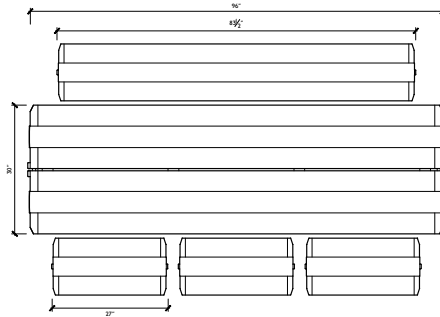

DADO SMALL TABLE

DADO CONSOLE

DADO TABLE & BENCH COMBINATIONS

96" TABLE

2X 83½" BENCHES

1X 83½" BENCH AND
3X 27" BENCHES

1X 83½" BENCH AND
4X 19" BENCHES

6X 27" BENCHES

8X 19" BENCHES

DADO SMALL TABLE WITH 27" BENCH

72" TABLE

6X 19" BENCHES

4X 27" BENCHES

66" TABLE

4X 19" BENCHES

4X 27" BENCHES