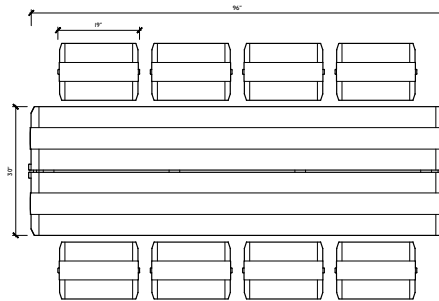

DADO SMALL TABLE

DADO CONSOLE

DADO TABLE & BENCH COMBINATIONS

96" TABLE

2X 83½" BENCHES

1X 83½" BENCH AND
3X 27" BENCHES

1X 83½" BENCH AND
4X 19" BENCHES

6X 27" BENCHES

8X 19" BENCHES

DADO SMALL TABLE WITH 27" BENCH

72" TABLE

6X 19" BENCHES

4X 27" BENCHES

66" TABLE

4X 19" BENCHES

4X 27" BENCHES