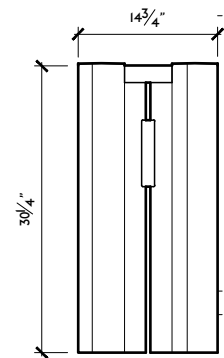

DIMENSIONS

13 1/4" W × 19" L × 18" H
13 1/4" W × 27" L × 18" H

DADO SMALL TABLE

WOOD FINISHES

SIGNATURE

BLACK INKED OAK
OXIDIZED OAK
OYSTER WAXED OAK

RARE

CLARO WALNUT
BRILLIANT POLISH
CLARO WALNUT
DANISH OIL

DIMENSIONS

13 1/4" W x 19" L x 16 3/8" H

DADO CONSOLE

WOOD FINISHES

SIGNATURE

BLACK INKED OAK
OXIDIZED OAK
OYSTER WAXED OAK

RARE

CLARO WALNUT
BRILLIANT POLISH
CLARO WALNUT
DANISH OIL

BURNISHED NICKEL
FRENCH SILVER
ROSE GOLD
PEWTER

DIMENSIONS

16 1/2"W x 66"L x 30 1/4"H

ROMAN AND WILLIAMS

GUILD

NEW YORK

ABOUT THE CREATORS

STEPHEN ALESCH & ROBIN STANDEFER