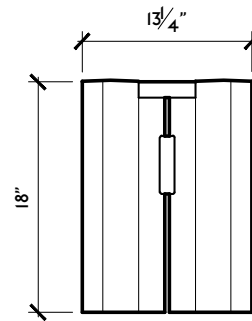

DADO BENCH

WOOD FINISHES

SIGNATURE

BLACK INKED OAK
OXIDIZED OAK
OYSTER WAXED OAK

RARE

CLARO WALNUT
BRILLIANT POLISH
CLARO WALNUT
DANISH OIL

DISTINCTIVE

FIGURED
BLACK WALNUT
BRILLIANT POLISH
FIGURED
BLACK WALNUT
DANISH OIL
OLD GROWTH
WHITE OAK
SOAP

METAL FINISHES

SIGNATURE

BURNISHED BRASS
DARK BRASS
BLACKENED BRASS

DISTINCTIVE

BURNISHED NICKEL
FRENCH SILVER
ROSE GOLD
PEWTER

DIMENSIONS

13 1/4" W × 19" L × 18" H
13 1/4" W × 27" L × 18" H