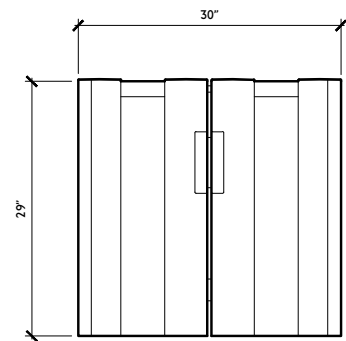

DADO TABLE

WOOD FINISHES

SIGNATURE

BLACK INKED OAK
OXIDIZED OAK
OYSTER WAXED OAK

RARE

CLARO WALNUT
BRILLIANT POLISH
CLARO WALNUT
DANISH OIL

DISTINCTIVE

FIGURED
BLACK WALNUT
BRILLIANT POLISH
FIGURED
BLACK WALNUT
DANISH OIL
OLD GROWTH
WHITE OAK
SOAP

METAL FINISHES

SIGNATURE

BURNISHED BRASS
DARK BRASS
BLACKENED BRASS

DISTINCTIVE

BURNISHED NICKEL
FRENCH SILVER
ROSE GOLD
PEWTER

DIMENSIONS

30"W x 66"L x 29"H

30"W x 72"L x 29"H

30"W x 96"L x 29"H