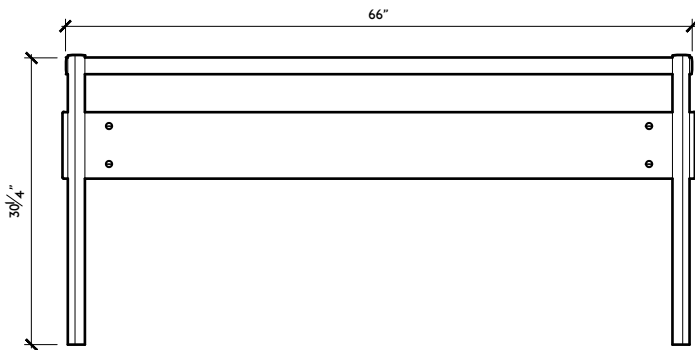

DIMENSIONS

13 1/4" W × 19" L × 18" H
13 1/4" W × 27" L × 18" H

DADO SMALL TABLE

WOOD FINISHES

SIGNATURE

BLACK INKED OAK
OXIDIZED OAK
OYSTER WAXED OAK

RARE

CLARO WALNUT
BRILLIANT POLISH
CLARO WALNUT
DANISH OIL

DIMENSIONS

13 1/4" W x 19" L x 16 3/8" H

DADO CONSOLE

WOOD FINISHES

SIGNATURE

BLACK INKED OAK
OXIDIZED OAK
OYSTER WAXED OAK

RARE

CLARO WALNUT
BRILLIANT POLISH
CLARO WALNUT
DANISH OIL