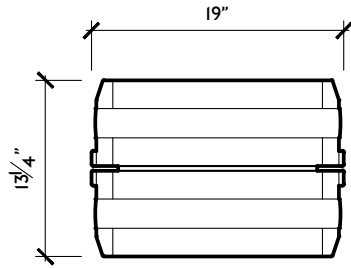

DIMENSIONS

13 1/4" W × 19" L × 18" H
13 1/4" W × 27" L × 18" H

DADO SMALL TABLE

WOOD FINISHES

SIGNATURE

BLACK INKED OAK
OXIDIZED OAK
OYSTER WAXED OAK

RARE

CLARO WALNUT
BRILLIANT POLISH
CLARO WALNUT
DANISH OIL