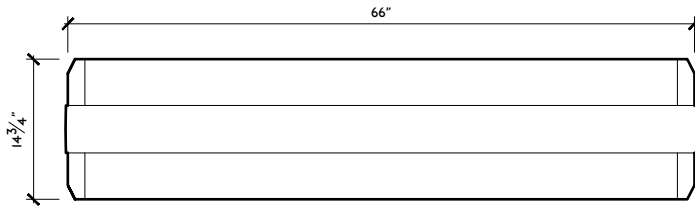

DIMENSIONS

13 1/4" W × 19" L × 18" H
13 1/4" W × 27" L × 18" H

DADO SMALL TABLE

WOOD FINISHES

SIGNATURE

BLACK INKED OAK
OXIDIZED OAK
OYSTER WAXED OAK

RARE

CLARO WALNUT
BRILLIANT POLISH
CLARO WALNUT
DANISH OIL

DIMENSIONS

13 1/4" W x 19" L x 16 3/8" H

DADO CONSOLE

WOOD FINISHES

SIGNATURE

BLACK INKED OAK
OXIDIZED OAK
OYSTER WAXED OAK

RARE

CLARO WALNUT
BRILLIANT POLISH
CLARO WALNUT
DANISH OIL