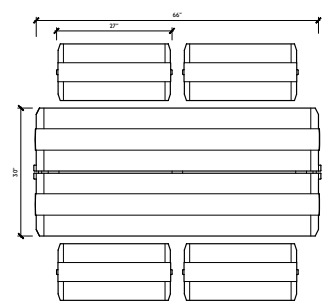

DADO SMALL TABLE

DADO CONSOLE

DADO TABLE & BENCH COMBINATIONS

96" TABLE

2X 83½" BENCHES

1X 83½" BENCH AND
3X 27" BENCHES

1X 83½" BENCH AND
4X 19" BENCHES

6X 27" BENCHES

8X 19" BENCHES

DADO SMALL TABLE WITH 27" BENCH

72" TABLE

6X 19" BENCHES

4X 27" BENCHES

66" TABLE

4X 19" BENCHES

4X 27" BENCHES