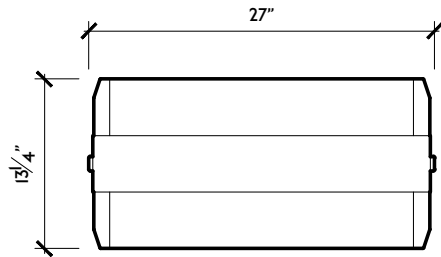

DADO BENCH

WOOD FINISHES

SIGNATURE

BLACK INKED OAK
OXIDIZED OAK
OYSTER WAXED OAK

RARE

CLARO WALNUT
BRILLIANT POLISH
CLARO WALNUT
DANISH OIL

DISTINCTIVE

FIGURED
BLACK WALNUT
BRILLIANT POLISH
FIGURED
BLACK WALNUT
DANISH OIL
OLD GROWTH
WHITE OAK
SOAP

METAL FINISHES

SIGNATURE

BURNISHED BRASS
DARK BRASS
BLACKENED BRASS

DISTINCTIVE

BURNISHED NICKEL
FRENCH SILVER
ROSE GOLD
PEWTER

DIMENSIONS

13 1/4" W × 19" L × 18" H
13 1/4" W × 27" L × 18" H