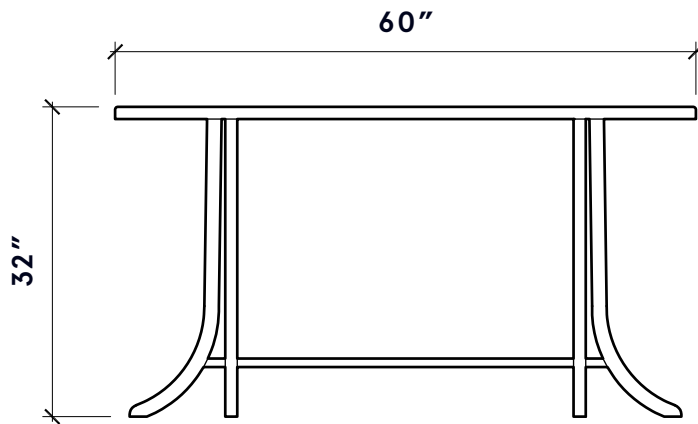

WOOD FINISHES

SIGNATURE

BLACK INKED OAK
OXIDIZED OAK
OYSTER WAXED OAK

DISTINCTIVE

FIGURED BLACK WALNUT
BRILLIANT POLISH
FIGURED BLACK WALNUT
DANISH OIL
OLD GROWTH WHITE OAK
SOAP

STONE TOP OPTIONS

ARABESCATO CORCHIA
MARBLE
CALACATTA VIOLA MARBLE
GIALLO SIENA MARBLE
BLACK ST. LAURENT MARBLE
WHITE MACAUBAS QUARTZITE

DIMENSIONS

60" L x 16" D x 32" H
60" L X 16" D X 28" H