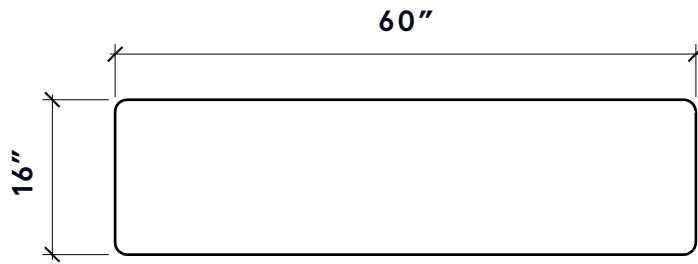

FIFTY-THREE HOWARD STREET
NEW YORK, NY 10013

RWGUILD.COM | @RWGUILD
212-852-9099

OLD GROWTH WHITE OAK, GIALLO SIENA MARBLE

OLD GROWTH WHITE OAK, GIALLO SIENA MARBLE

OLD GROWTH WHITE OAK, GIALLO SIENA MARBLE