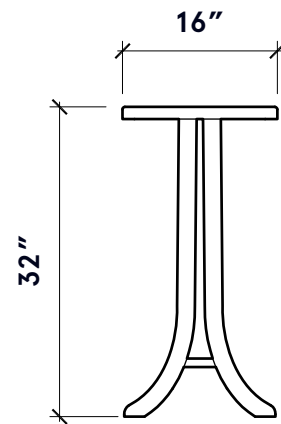

ROMAN AND WILLIAMS

GUILD

NEW YORK

STEPHEN ALESCH AND ROBIN STANDEFER PRESENT

ROM ANGELICA STONE CONSOLE WMS

ABOVE
OLD GROWTH WHITE
OAK, GIALLO SIENA
MARBLE

DIMENSIONS
60" L X 16" D X 32" H
60" L X 16" D X 28" H

FIFTY-THREE HOWARD STREET
NEW YORK, NY 10013

RWGUILD.COM | @RWGUILD
212-852-9099

OLD GROWTH WHITE OAK, GIALLO SIENA MARBLE

OLD GROWTH WHITE OAK, GIALLO SIENA MARBLE

OLD GROWTH WHITE OAK, GIALLO SIENA MARBLE