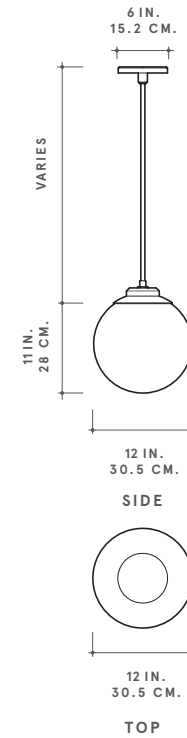

ROMAN AND WILLIAMS

GUILD

NEW YORK

ORIGINAL DESIGNS

ROMAN AND WILLIAMS GUILD ORIGINAL DESIGNS GLOBE SERIES PIPE FITTER

A PERFECT ARCHETYPAL TRANSLUCENT GLOBE LIGHT, HAND BLOWN, IS AN ALCHEMY OF MATERIALS. FROM THE HANDBLOWN GRADIENT GLASS TO THE SCHOOL MOUNT. OUR LIGHTING IS PRACTICAL AND HAS THE APPEARANCE AND CRAFTSMANSHIP OF FINE JEWELRY. COMPLETELY HANDMADE, WE DESIGNED EVERY DETAIL, INCLUDING THE PIPE STEM WHICH ATTACHES TO THE SPUN FITTER WITH A FISHMOUTH COUPLING. HANDCRAFTED IN FRANCE, IN A SELECTION OF SIGNATURE AND DISTINCTIVE ALLOYS WITH OUR ROMAN AND WILLIAMS GUILD LIVING FINISHES AND BESPOKE HANDBLOWN GLASS.

PICTURED
BURNISHED NICKEL, GRADIENT GLASS, BUBBLE SHADE

FROM
$2,800

METAL FINISHES

SIGNATURE

BURNISHED BRASS
BLACKENED BRASS

DISTINCTIVE

BURNISHED NICKEL
FRENCH SILVER
PEWTER
ROSE GOLD

LAMPING

SOCKET E26

SUGGESTED BULB A19

BULB QTY 1

BULB WATTAGE 60

VOLTAGE 120

UL CERTIFIED

BULBS NOT PROVIDED

GLASS COLOR

NUDE
GRADIENT
CLEAR

SHADE STYLES

BUBBLE
EGG

DIMENSIONS

BABY

GLASS SHADE: 9" H x 10" DIA
MIN 13.75" OAH
MAX 85.75" OAH

STANDARD

GLASS SHADE: 11" H x 12" DIA
MIN 15.75" OAH
MAX 87.75" OAH

GRAND

GLASS SHADE: 13" H x 14" DIA
MIN 17.75" OAH
MAX 89.75" OAH

LONGER DROPS AVAILABLE
AT SPECIAL REQUEST

FIFTY-THREE HOWARD STREET, NEW YORK, NY 10013

RWGUILD.COM | @RWGUILD | 212-852-9099