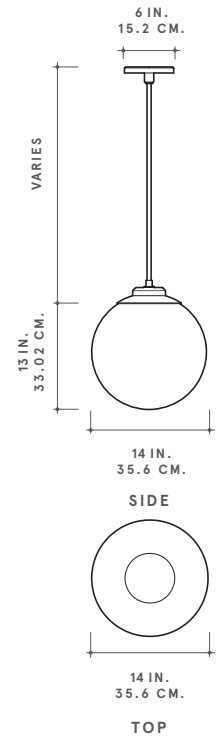

ROMAN AND WILLIAMS

GUILD

NEW YORK

ORIGINAL DESIGNS

ROMAN AND WILLIAMS GUILD ORIGINAL DESIGNS GLOBE SERIES PIPE FITTER

A PERFECT ARCHETYPAL TRANSLUCENT GLOBE LIGHT, HAND BLOWN, IS AN ALCHEMY OF MATERIALS. FROM THE HANDBLOWN GRADIENT GLASS TO THE SCHOOL MOUNT. OUR LIGHTING IS PRACTICAL AND HAS THE APPEARANCE AND CRAFTSMANSHIP OF FINE JEWELRY. COMPLETELY HANDMADE, WE DESIGNED EVERY DETAIL, INCLUDING THE PIPE STEM WHICH ATTACHES TO THE SPUN FITTER WITH A FISHMOUTH COUPLING. HANDCRAFTED IN FRANCE, IN A SELECTION OF SIGNATURE AND DISTINCTIVE ALLOYS WITH OUR ROMAN AND WILLIAMS GUILD LIVING FINISHES AND BESPOKE HANDBLOWN GLASS.

PICTURED
BURNISHED NICKEL, GRADIENT GLASS, BUBBLE SHADE

FROM
$2,800

METAL FINISHES

SIGNATURE

BURNISHED BRASS
BLACKENED BRASS

DISTINCTIVE

BURNISHED NICKEL
FRENCH SILVER
PEWTER
ROSE GOLD

LAMPING

SOCKET E26

SUGGESTED BULB A19

BULB QTY 1

BULB WATTAGE 60

VOLTAGE 120

UL CERTIFIED

BULBS NOT PROVIDED

GLASS COLOR

NUDE
GRADIENT
CLEAR

SHADE STYLES

BUBBLE
EGG

DIMENSIONS

BABY

GLASS SHADE: 9" H x 10" DIA
MIN 13.75" OAH
MAX 85.75" OAH

STANDARD

GLASS SHADE: 11" H x 12" DIA
MIN 15.75" OAH
MAX 87.75" OAH

GRAND

GLASS SHADE: 13" H x 14" DIA
MIN 17.75" OAH
MAX 89.75" OAH

LONGER DROPS AVAILABLE
AT SPECIAL REQUEST

FIFTY-THREE HOWARD STREET, NEW YORK, NY 10013

RWGUILD.COM | @RWGUILD | 212-852-9099