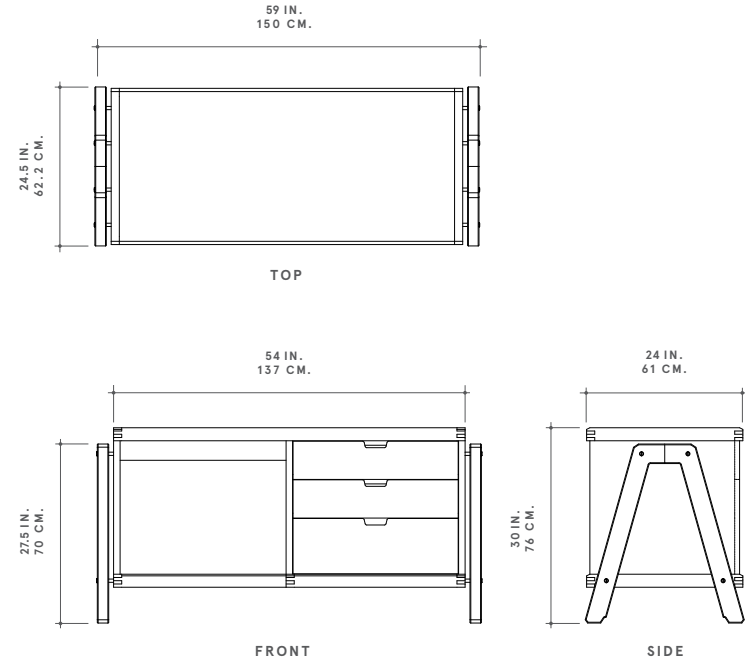

ROMAN AND WILLIAMS
GUILD
 NEW YORK
 ORIGINAL DESIGNS

ROMAN AND WILLIAMS GUILD ORIGINAL DESIGNS
V-DESK

FAMILIAR CHARACTERISTICS ABOUND WITH OUR V-DESK, PART OF OUR "V" COLLECTION FROM OUR ARCHITECTURAL LANGUAGE OF FORMS. SOLID WOOD WITH HOOVED LEGS STANDING OFF THE WOOD CABINET WITH THREE FLUSH DRAWERS WITH BENT METAL COVER HAND PULLS. CHAMFERED EDGES AND CONTRIBUTE TO THE FOCUS AND ARTICULATION OF THE PIECE.

DIMENSIONS
 59"W × 24.50"L × 30"H

PICTURED
 BLEACHED OAK (EXCLUSIVE FINISH),
 BLACKENED BRASS HARDWARE

WOOD FINISHES

SIGNATURE

OAK
 BLACK INKED
 OXIDIZED
 OYSTER WAXED

DISTINCTIVE

FIGURED
 BLACK WALNUT
 BRILLIANT POLISH
 DANISH OIL

OLD GROWTH
 WHITE OAK
 SOAP

METAL FINISHES

SIGNATURE

BURNISHED BRASS
 DARK BRASS
 BLACKENED BRASS
 BURNISHED NICKEL
 FRENCH SILVER

DISTINCTIVE

ROSE GOLD
 PEWTER

DIMENSIONS

59"W × 24.50"L × 30"H

**INTERIOR DRAWERS
 DIMENSIONS**

23"W × 19.5"L × 5.75"H
 23"W × 19.5"L × 3.75"H