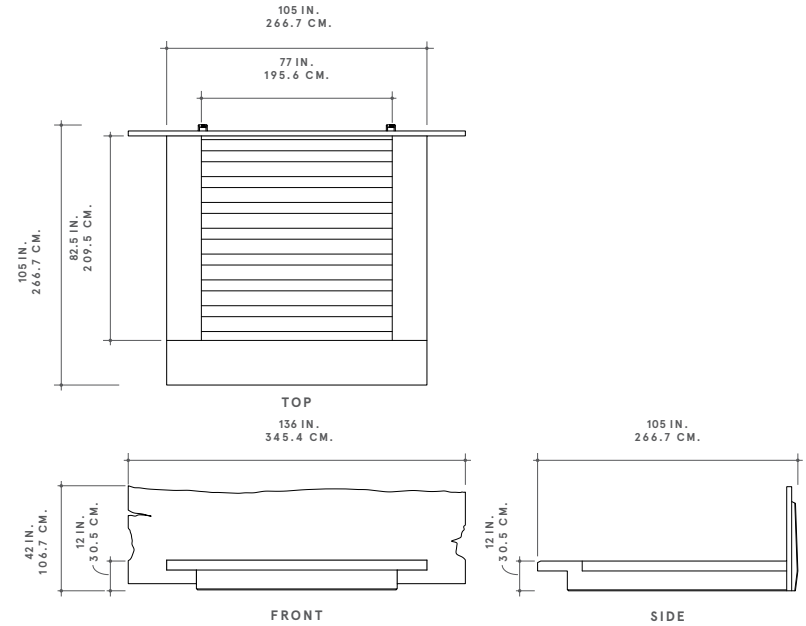

ROMAN AND WILLIAMS
GUILD
 NEW YORK
 ORIGINAL DESIGNS

ROMAN AND WILLIAMS GUILD ORIGINAL DESIGNS
SLAB BED

SLAB BED IS A FORCE OF NATURE WITH TREMENDOUS HEFT. EACH EXTRAORDINARY AND UNIQUE HEADBOARD IS A KILN-DRIED CROSS-SECTION OF A FIGURED BLACK WALNUT TREE WITH THE LIVE EDGE INTACT ON THE TOP. THE FRONT EDGE OF THE BOX BEAM IS BEVELED AND THE PLATFORM APPEARS TO FLOAT OFF THE FLOOR, THE HEADBOARD IS CONNECTED TO THE FRAME BY TWO STURDY CHAMFERED STRUTS. A SLATTED FRAME PROVIDES FLEXIBLE SUPPORT AND VENTILATION FOR YOUR MATTRESS, ELIMINATING THE NEED FOR A BOX-SPRING.

DIMENSIONS
 136"W × 105"L × 42"H

PICTURED
 FIGURED BLACK WALNUT WITH DANISH OIL
 IN KING SIZE

FIFTY-THREE HOWARD STREET, NEW YORK, NY 10013

WOOD FINISHES

DISTINCTIVE
FIGURED BLACK WALNUT
 BRILLIANT POLISH
 DANISH OIL

DIMENSIONS

KING
 136"W × 105"L × 42"H
**SLAB WIDTH MAY VARY
 FROM PIECE TO PIECE**
**RECOMMENDED MATTRESS
 HEIGHT 10"**

RWGUILD.COM | @RWGUILD | 212-852-9099