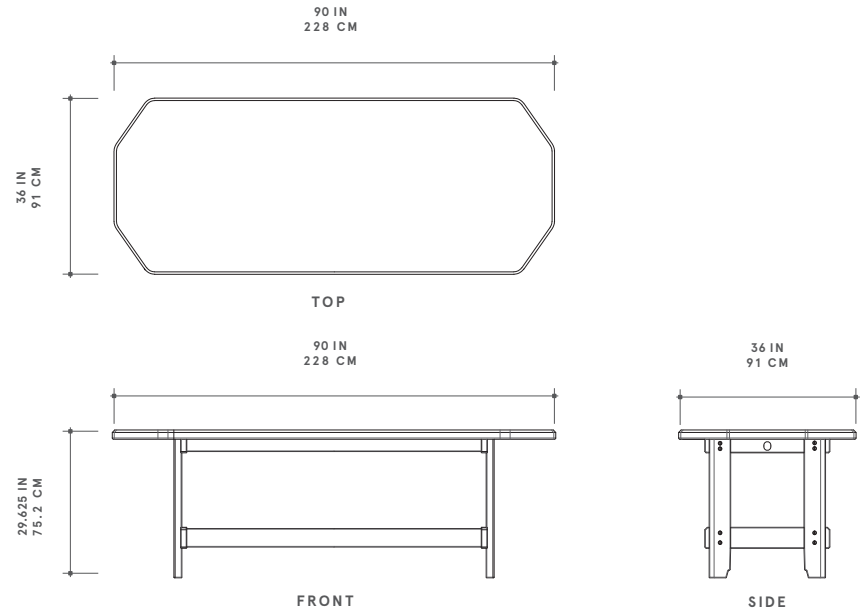

ROMAN AND WILLIAMS
GUILD
 NEW YORK
 ORIGINAL DESIGNS

ROMAN AND WILLIAMS GUILD ORIGINAL DESIGNS
SERGE

SERGE, A SIMPLE AND HUMBLE BEAUTY, WORKS AS A TABLE OR AN ALTAR. CHAMFERED EDGES AND THE RADIUS OF THE CORNERS WELCOME. THE APRON AND STRETCHERS LET-IN TO HOOVED LEGS AND THE CROSS BRACE PROVIDES A FOOTREST ALONG WITH SUPPORT AND STABILITY. EXPOSED JOINERY AND CUSTOM HARDWARE EXPRESS ATTACHMENT.

DIMENSIONS
 90"W × 36"L × 29.625"H

PICTURED
 OXIDIZED MAPLE, FRENCH SILVER HARDWARE

WOOD FINISHES

SIGNATURE

OAK
 BLACK INKED
 OXIDIZED
 OYSTER WAXED

DISTINCTIVE

FIGURED BLACK WALNUT
 BRILLIANT POLISH
 DANISH OIL
 OLD GROWTH
 WHITE OAK
 SOAP
 MAPLE
 OXIDIZED

METAL FINISHES

SIGNATURE

BURNISHED BRASS
 DARK BRASS
 BLACKENED BRASS
 BURNISHED NICKEL
 FRENCH SILVER

DISTINCTIVE

ROSE GOLD
 PEWTER

DIMENSIONS

90"W × 36"L × 29.625"H
 117"W × 36"L × 29.625"H