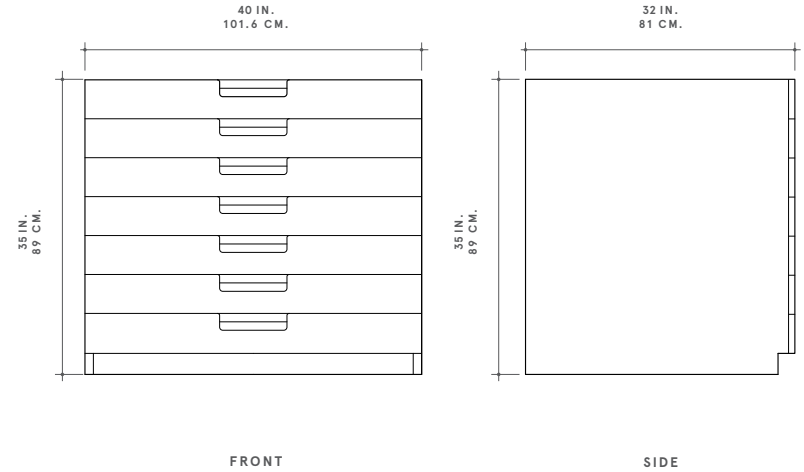

ROMAN AND WILLIAMS
GUILD
 NEW YORK
 ORIGINAL DESIGNS

ROMAN AND WILLIAMS GUILD ORIGINAL DESIGNS
FLAT FILE LEDGER

FLAT FILES ARE KNOWN FOR SAFE AND SECURE STORAGE OF ARTWORK. HERE WE HAVE ELEVATED AND REPURPOSED AND ELEVATED THEM FOR THE HOME. OUR FLAT FILE LEDGER BRINGS MORE DEPTH THAN THE DRAWER LEDGER TO OUR LEDGER SYSTEM, CLUSTER A FEW TOGETHER, AND YOU HAVE A WORKSPACE THAT CAN HOLD ALL OF YOUR DRAWINGS. ALTERNATIVELY, WE ALSO USE THEM FOR SILVERWARE AND CLOTHING. DOVE-TAILED DRAWERS ROLL OUT SMOOTH AND CONTROLLED WITH EUROPEAN SOFT CLOSE GLIDES. CHAMPIONING THE BEAUTY AND CHARACTER OF THE WOOD IN EVERY WAY WITH SHIPLAP PANELING AND GORGEOUS GRAIN ON DRAWER FACES WITH CUT OUT HAND PULLS.

DIMENSIONS
 40"W x 32"L x 35"H

PICTURED
 SOAPED OLD GROWTH WHITE OAK

FIFTY-THREE HOWARD STREET, NEW YORK, NY 10013

WOOD FINISHES

SIGNATURE

WALNUT
 BRILLIANT POLISH
 DANISH OIL

DISTINCTIVE

OLD GROWTH WHITE
 OAK
 SOAP

DIMENSIONS

40"W x 32"L x 35"H

**INTERIOR DRAWERS
 DIMENSIONS**

38"W x 30"L x 3"H

RWGUILD.COM | @RWGUILD | 212-852-9099