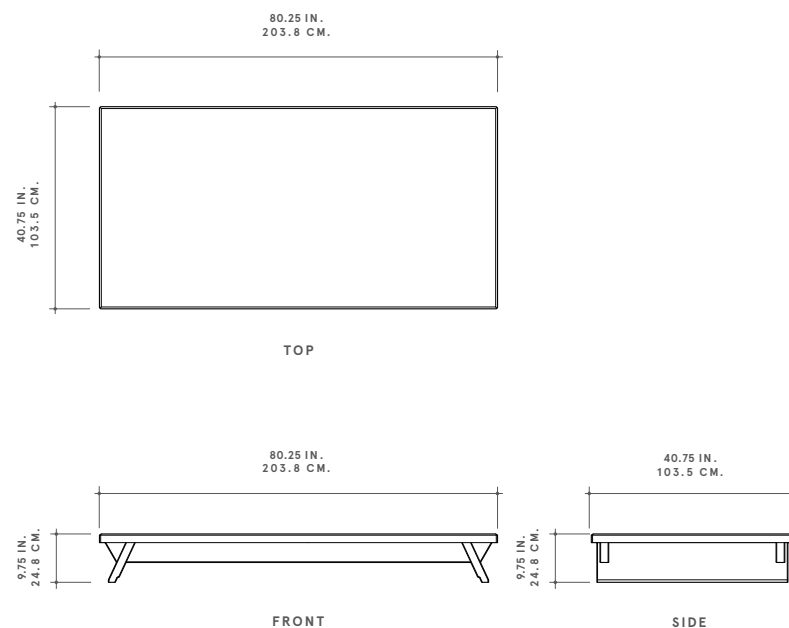

ROMAN AND WILLIAMS
GUILD
 NEW YORK
 ORIGINAL DESIGNS

ROMAN AND WILLIAMS GUILD ORIGINAL DESIGNS
ESPALDA DAYBED

A BEST-SELLER, ESPALDA CARRIES THE PROVOCATIVE TRADITION OF THE DAYBED OFFERING THE VERSATILITY OF SITTING, LOUNGING AND NAPPING. THE SUBSTANTIAL CONSTRUCTION OF CANTED WOOD SLABS SUPPORTS A BEVELED FLOATING PLATFORM. THE PLATFORM IS SLATTED FOR AIR FLOW AND FLEXIBLE SUPPORT.

MATTRESS AVAILABLE SEPARATELY.

DIMENSIONS
 80.25"W × 40.75"L × 9.75"H

PICTURED
 OLD GROWTH WHITE OAK SOAPED

WOOD FINISHES

SIGNATURE

OAK
 BLACK INKED
 OXIDIZED
 OYSTER WAXED

DISTINCTIVE

FIGURED BLACK WALNUT
 BRILLIANT POLISH
 DANISH OIL

OLD GROWTH WHITE OAK
 SOAP

DIMENSIONS

FRAME
 80.25"W × 40.75"L × 9.75"H

MATTRESS
 80.5"W × 40"L × 5.5"H
 SOLD SEPARATELY