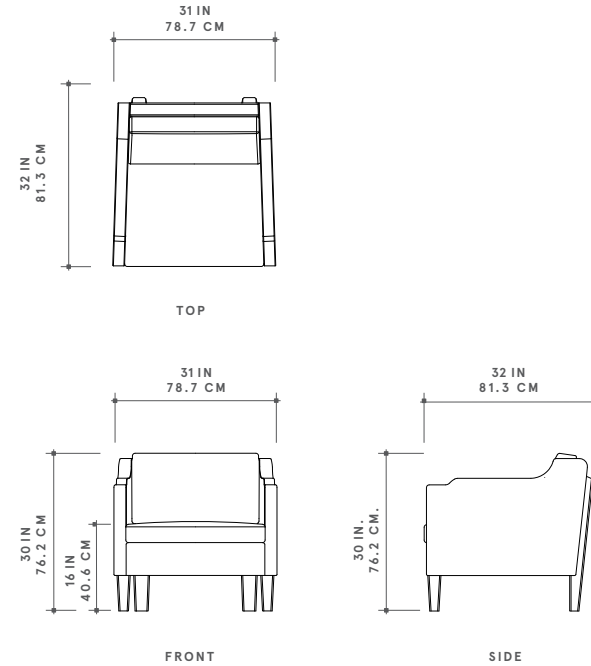

ROMAN AND WILLIAMS
GUILD
NEW YORK
ORIGINAL DESIGNS

ROMAN AND WILLIAMS GUILD ORIGINAL DESIGNS
DAVENPORT ARMCHAIR

OUR TAKE ON A DESCENDANT OF THE ICONIC KNOLE SOFA, OUR DAVENPORT CHAIR IS MEANT TO BE A CLASSIC, ELEGANT ARCHETYPE BUILT TO LAST. SOLID WOOD CONSTRUCTION, FULLY UPHOLSTERED WITH A CLEANNES OF LINE AND OUR CHARACTERISTIC NOTCHED ARMS. EXPOSED WOOD STRUTS ON THE BACK DISPLAY FINE HARDWARE AND TAPERED CHAMFERS. REINFORCED JOINTS AND 8-WAY HAND TIED SPRINGS ENSURE A LIFETIME OF COMFORT.

DIMENSIONS
84" W × 32" L × 29.5" H
16" SEAT HEIGHT

PICTURED
CHRISTOPHER HYLAND ROSE MOHAIR UPHOLSTERY,
OLD GROWTH WHITE OAK SOAPED

WOOD FINISHES

SIGNATURE

OAK
BLACK INKED
OXIDIZED
OYSTER WAXED

DISTINCTIVE

FIGURED BLACK WALNUT
BRILLIANT POLISH
DANISH OIL

OLD GROWTH WHITE OAK
SOAP

GUILD FABRICS & LEATHERS

CHOOSE FROM OUR
CURATED FABRICS AND
LEATHERS

DIMENSIONS

31" W × 32" L × 30" H
16" SEAT HEIGHT