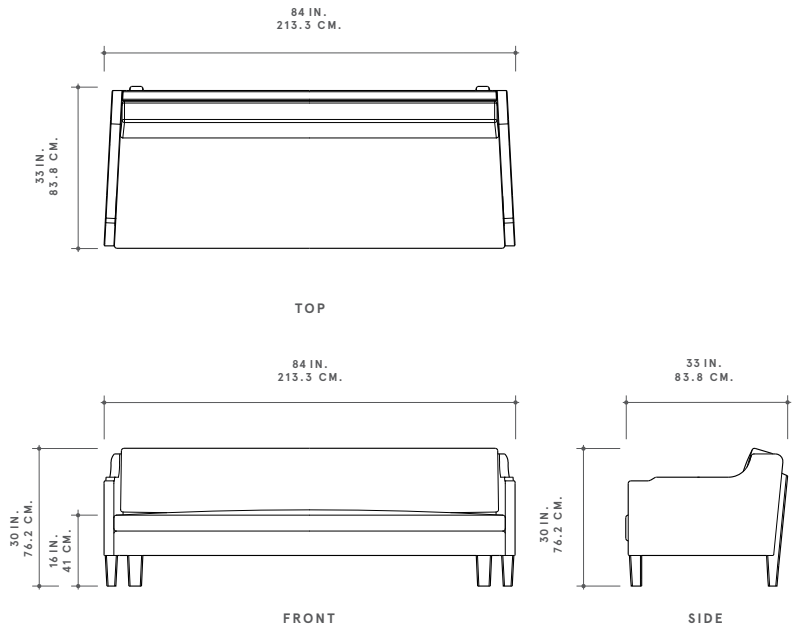

ROMAN AND WILLIAMS
GUILD
NEW YORK
ORIGINAL DESIGNS

ROMAN AND WILLIAMS GUILD ORIGINAL DESIGNS
DAVENPORT

OUR TAKE ON A DESCENDANT OF THE ICONIC KNOLE SOFA, OUR DAVENPORT SOFA IS MEANT TO BE A CLASSIC, ELEGANT ARCHETYPE BUILT TO LAST. SOLID WOOD CONSTRUCTION, FULLY UPHOLSTERED WITH A CLEANNES OF LINE AND OUR CHARACTERISTIC NOTCHED ARMS. EXPOSED WOOD STRUTS ON THE BACK DISPLAY FINE HARDWARE AND TAPERED CHAMFERS. REINFORCED JOINTS AND 8-WAY HAND TIED SPRINGS ENSURE A LIFETIME OF COMFORT.

DIMENSIONS
84" W × 32" L × 29.5" H
16" SEAT HEIGHT

PICTURED
OXIDIZED GREY WHITE OAK & FORTUNY CASHMERE
SILK VELVET UPHOLSTERY

WOOD FINISHES

SIGNATURE

OAK
BLACK INKED
OXIDIZED
OYSTER WAXED

DISTINCTIVE

FIGURED BLACK WALNUT
BRILLIANT POLISH
DANISH OIL

OLD GROWTH WHITE OAK
SOAP

GUILD FABRICS & LEATHERS

CHOOSE FROM OUR
CURATED FABRICS AND
LEATHERS

DIMENSIONS

DAVENPORT 84
84" W × 33" L × 30" H
16" SEAT HEIGHT

DAVENPORT 72
72" W × 33" L × 30" H
16" SEAT HEIGHT