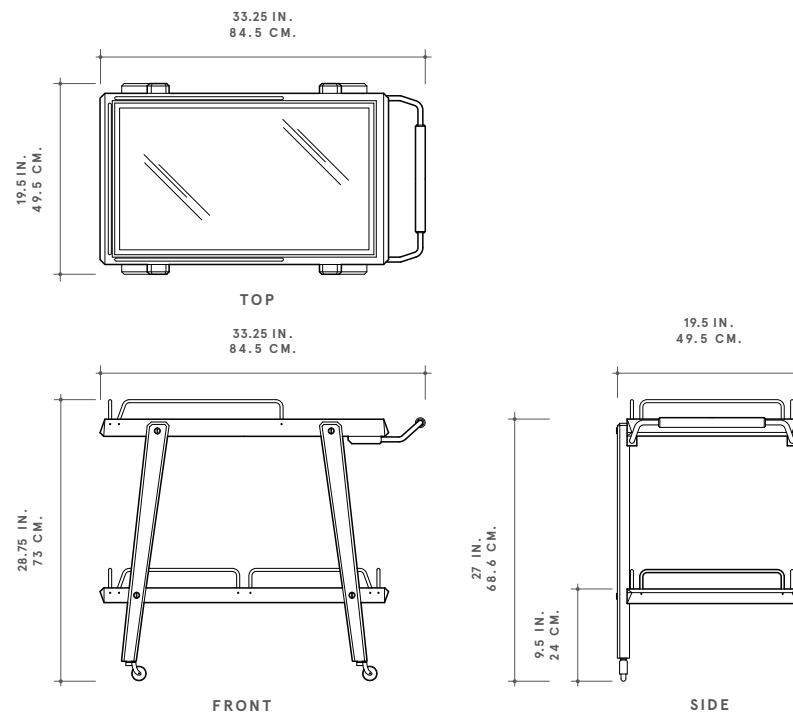

ROMAN AND WILLIAMS
GUILD
NEW YORK

THE BACHELOR

Let's party. *The Bachelor* is an all American bar cart bottle ballerino, dancing between the flight of mid-century mod and the solid earth of craft.

Stack your booze and get beveled with this bar cart's extra-articulated, tapered frame. We've stripped a familiar structure down to joined bones, resulting in a harmonious composition that is the perfect platform for mixing up cocktails.

DIMENSIONS

33.25"W × 19.5"D × 28.75"H