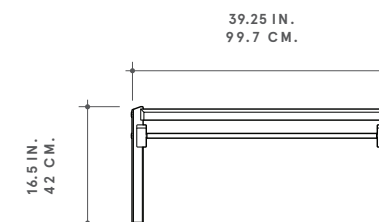

57"W × 54.25"D × 16.5"H

STONES

Honed African Saint Laurent
Honed White Macaubas

ROMAN AND WILLIAMS

GUILD

NEW YORK

TOP

FRONT