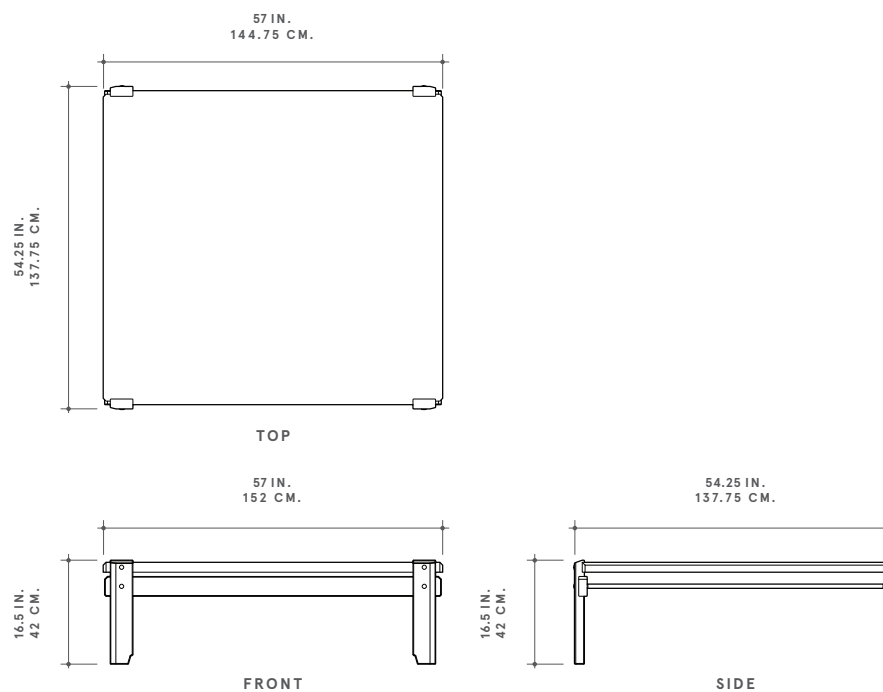

ROMAN AND WILLIAMS

GUILD

NEW YORK

STONE SKAFELD COFFEE 57

Get stoned with the next level of evolution in our Skafeld family. Its legs have to be as strong as a horse to hold up your choice of exotic White Macaubas Brazilian Quartzite (with deep indigo and charcoal veins) or Port St. Laurent black marble (with striking orange and white veining). We like to geek out on Quartzite because it's a very hard natural metamorphic rock and St. Laurent because it literally brings with it the mystic vibes of Casablanca.

Also available in an array of woods and finishing, because we're here to encourage your own expression!

PICTURED Old Growth White Oak with Soap, Burnished Brass Hardware, Honed White Macaubas

WOOD FINISHES

SIGNATURE

WALNUT
Matte Oil
Medium Polish
Brilliant Polish

RED OAK
Bleached

WHITE OAK
Grey Stained
Black Inked

ASH
Black Inked

MAPLE
Fumed

DISTINCTIVE

CLARO WALNUT
Matte Oil
Medium Polish
Brilliant Polish

TEAK
Matte Oil

OLD GROWTH
WHITE OAK
Soap

METAL FINISHES

SIGNATURE

Burnished Brass
Dark Brass
Blackened Brass
Burnished Nickel

DISTINCTIVE

Polished Bronze
Rose Gold
Silver
Pewter

DIMENSIONS

57"W × 54.25"D × 16.5"H

STONES

Honed African Saint Laurent
Honed White Macaubas