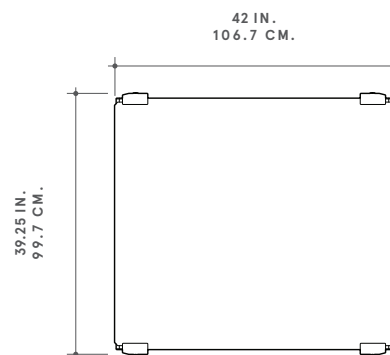

57"W × 54.25"D × 16.5"H

STONES

Honed African Saint Laurent
Honed White Macaubas

ROMAN AND WILLIAMS

GUILD

NEW YORK

TOP

FRONT