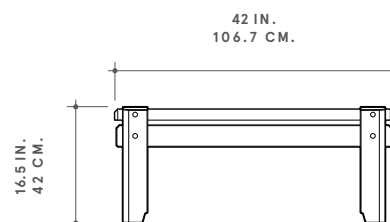

57"W × 54.25"D × 16.5"H

STONES

Honed African Saint Laurent
Honed White Macaubas

ROMAN AND WILLIAMS

GUILD

NEW YORK

TOP

FRONT