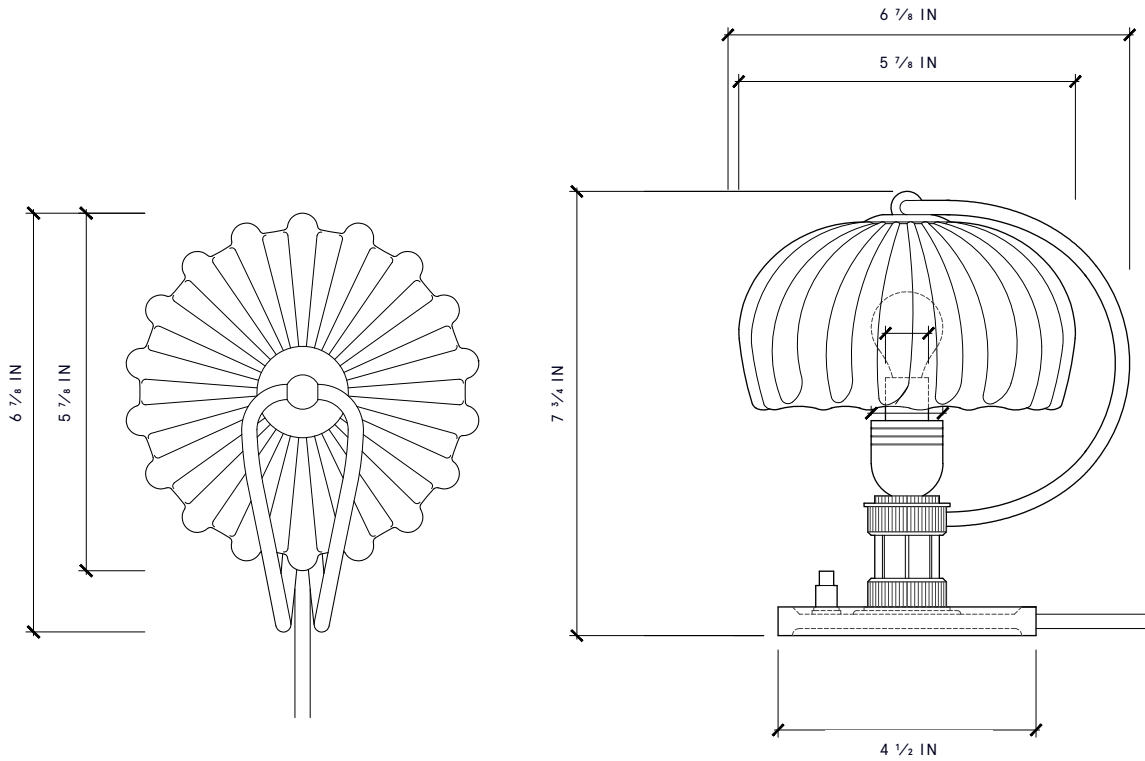

METAL FINISHES

SIGNATURE

BURNISHED BRASS
ETERNAL BRASS
BLACKENED BRASS

DISTINCTIVE

BURNISHED NICKEL
FRENCH SILVER
ROSE GOLD
PEWTER

SHADE

ALABASTER

LAMPING

SOCKET E26
SUGGESTED BULB A15
BULB QTY 1
BULB WATTAGE 60
VOLTAGE 120
UL CERTIFIED
BULBS NOT PROVIDED

DIMENSIONS

6-7/8" DIA × 7-3/4" H