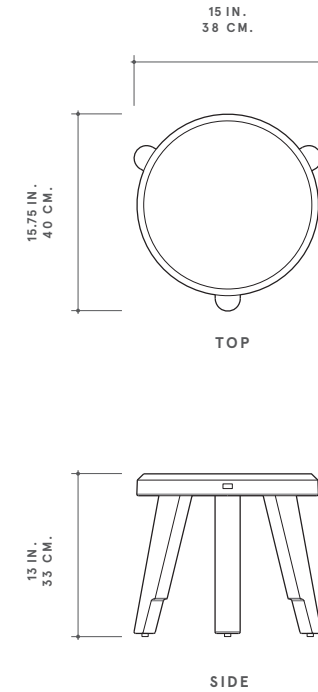

ROMAN AND WILLIAMS
GUILD
NEW YORK

HOOF

Wood stumps are the original stools. *Hoof* is solid, but refined with clean edges and smooth surfaces. Legs end with our signature tapered hoof; a tiny bit of grace where the wood meets the earth.

People have a long history of low stools, from Africa through the Pacific Islands. Some are used for milking, some for fire-stoking, some for riverside washing, some for stepladders. We like using our *Hoof* stools as pedestals, end tables, and of course, seats.

PICTURED Red Oak with Bleach

WOOD FINISHES

SIGNATURE

WALNUT
Matte Oil
Medium Polish
Brilliant Polish

RED OAK
Bleached

WHITE OAK
Grey Stained
Black Inked

ASH
Black Inked

MAPLE
Fumed

DISTINCTIVE

CLARO WALNUT
Matte Oil
Medium Polish
Brilliant Polish

TEAK
Matte Oil

OLD GROWTH
WHITE OAK
Soap

DIMENSIONS

14.5" DIA × 19"H
14.5" DIA × 13"H