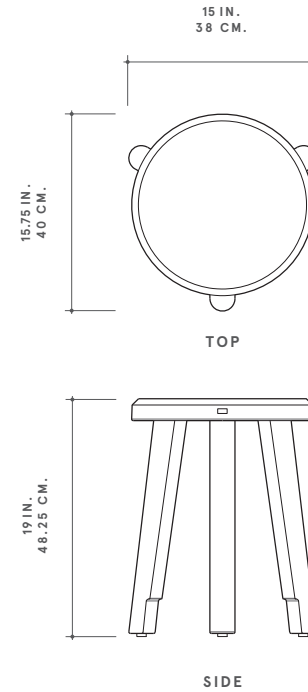

ROMAN AND WILLIAMS
GUILD
NEW YORK

HOOF

Wood stumps are the original stools. *Hoof* is solid, but refined with clean edges and smooth surfaces. Legs end with our signature tapered hoof; a tiny bit of grace where the wood meets the earth.

People have a long history of low stools, from Africa through the Pacific Islands. Some are used for milking, some for fire-stoking, some for riverside washing, some for stepladders. We like using our *Hoof* stools as pedestals, end tables, and of course, seats.

PICTURED Red Oak with Bleach

WOOD FINISHES

SIGNATURE

WALNUT
Matte Oil
Medium Polish
Brilliant Polish

RED OAK
Bleached

WHITE OAK
Grey Stained
Black Inked

ASH
Black Inked

MAPLE
Fumed

DISTINCTIVE

CLARO WALNUT
Matte Oil
Medium Polish
Brilliant Polish

TEAK
Matte Oil

OLD GROWTH
WHITE OAK
Soap

DIMENSIONS

14.5" DIA × 19"H
14.5" DIA × 13"H