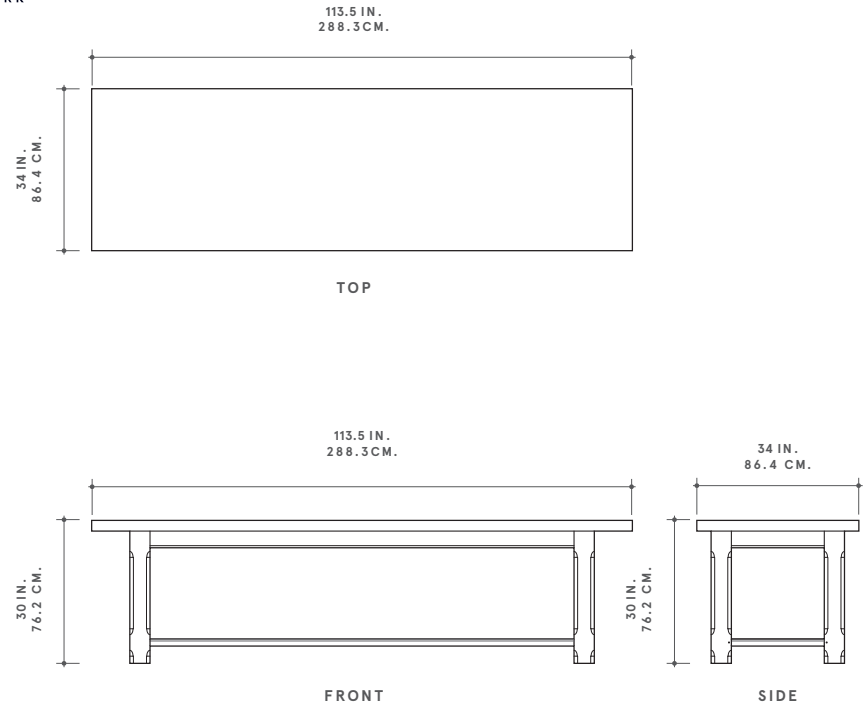

ROMAN AND WILLIAMS
GUILD
 NEW YORK

FRANC

Reliable, handsome and fancy. *Franc* is a big, formal table, ready for anything, and meant to be worn in over a lifetime. He’s our ode to what some might call a French “farmhouse” table, but we don’t believe furniture needs to be confined a specific locale or interior, and our version lives in the city. Invite all of your friends and family over for a good time – this gent is sturdy enough to support both dozens of courses, and for tipsy revelers to dance up and down its length.

OLD GROWTH

WHITE OAK
 Soap

DIMENSIONS

72”W × 34”D × 30”H

89.5”W × 34”D × 30”H

113.5”W × 34”D × 30”H