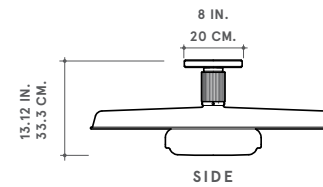

**DIMENSIONS**

**FELIX 24 FLUSHMOUNT**  
 11"H x 24"DIA  
**FELIX 24**  
 24"DIA  
 24" 48" and 72" Drop  
 lengths available  
 Custom drop length  
 available on request

ROMAN AND WILLIAMS  
**GUILD**  
 NEW YORK

### DIMENSIONS

**FELIX 34 FLUSHMOUNT**

13.12"H × 34"DIA

**FELIX 34**

34"DIA

24" 48" and 72" Drop  
 lengths available

Custom drop length  
 available on request