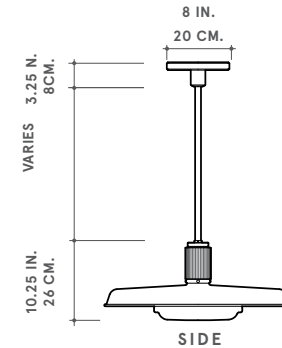

LAMPING

SOCKET E26
SUGGESTED BULB G16
BULB QTY 1
BULB WATTAGE 60
VOLTAGE 120
UL Certified
Bulbs not provided

DIMENSIONS

FELIX 24 FLUSHMOUNT
11"H x 24"DIA
FELIX 24
24"DIA
24" 48" and 72" Drop
lengths available
Custom drop length
available on request