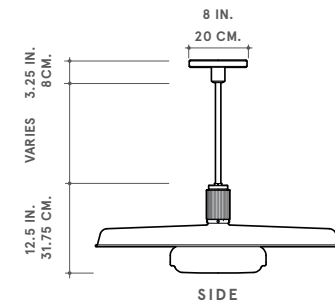

**DIMENSIONS**

**FELIX 24 FLUSHMOUNT**  
 11"H x 24"DIA  
**FELIX 24**  
 24"DIA  
 24" 48" and 72" Drop  
 lengths available  
 Custom drop length  
 available on request

ROMAN AND WILLIAMS  
**GUILD**  
 NEW YORK

### DIMENSIONS

**FELIX 34 FLUSHMOUNT**

13.12"H × 34"DIA

**FELIX 34**

34"DIA

24" 48" and 72" Drop  
 lengths available

Custom drop length  
 available on request