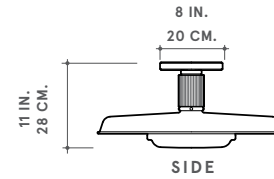

METAL FINISHES

SIGNATURE
Burnished Brass
Dark Brass
Blackened Brass
Burnished Nickel

DISTINCTIVE

Rose Gold
Silver
Pewter

GLASS COLOR

Nude