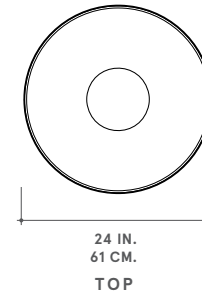

LAMPING

SOCKET E26
SUGGESTED BULB G16
BULB QTY 1
BULB WATTAGE 60
VOLTAGE 120
UL Certified
Bulbs not provided

DIMENSIONS

FELIX 24 FLUSHMOUNT
11"H x 24"DIA
FELIX 24
24"DIA
24" 48" and 72" Drop
lengths available
Custom drop length
available on request