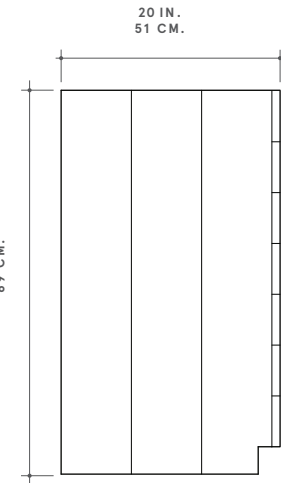

SIDE

DRAWER LEDGER

Handsome and meant to last, while safely storing printed media and objects. Our *Drawer Ledger* blends nicely into an office or studio, where its top can perform double-duty as a work surface.

The *Drawer Ledger* is part of our Ledger Shelving System.

PICTURED Walnut with Matte Oil

WOOD FINISHES

SIGNATURE

WALNUT
Matte Oil
Medium Polish
Brilliant Polish

RED OAK
Bleached

WHITE OAK
Grey Stained
Black Inked

ASH
Black Inked

MAPLE
Fumed

DISTINCTIVE

CLARO WALNUT
Matte Oil
Medium Polish
Brilliant Polish

TEAK
Matte Oil

OLD GROWTH
WHITE OAK
Soap

DIMENSIONS

MEDIUM

36"W × 20"D × 35"H

LARGE

48"W × 20"D × 35"H

INTERIOR DRAWERS DIMENSIONS

MEDIUM

34"W × 17"D × 2.5"H

LARGE

46"W × 17"D × 2.5"H