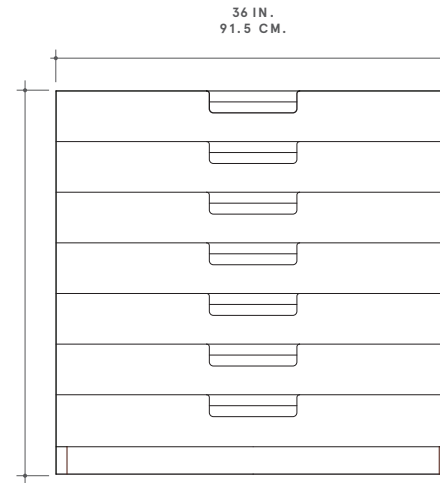

ROMAN AND WILLIAMS
GUILD
NEW YORK

FRONT