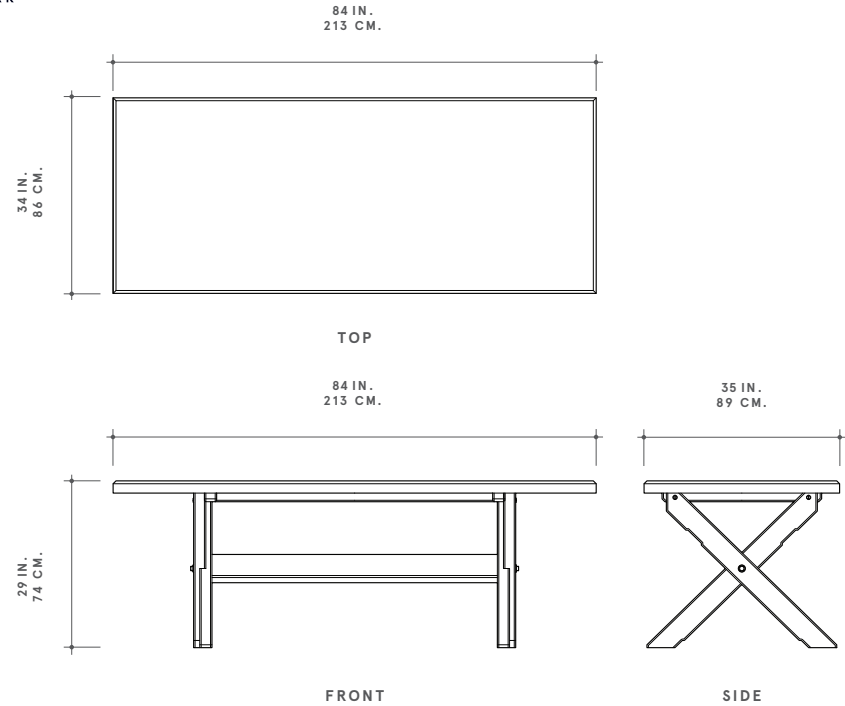

## DINING AXIS

*Axis* dining table is strong and striking, with a bold “X” cross brace that makes a spectacle of structure. Legs touch the ground with our signature poised hoof, and we celebrate the moment where struts cross with an exposed, burnished metal bolt. Heavy construction provides lifetimes of dependability.

## DIMENSIONS

84”W × 34”D × 29”H