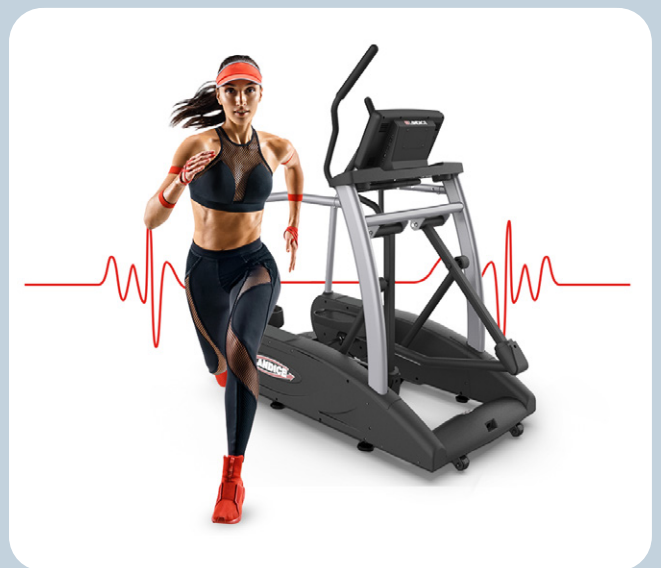

# HOME ELLIPTICAL

THE INDUSTRY'S TOP-RATED  
ELLIPTICAL WORKHORSE

The Landice E7 Home Elliptical has been manufactured to exceed industry standards. It is one of the most durable and dependable ellipticals on the market today. With a unique center-drive design and fixed 21" stride length you will find this elliptical to be the perfect solution for a low impact cardio workout.

## E7 Landice Achieve

Display	9" color LCD with capacitive touch buttons
Programs	28 diverse programs that include HIIT and Fitness Tests
Keypad	Numeric keypad for quick data entry
Heart Rate	Heart rate control (wireless chest-strap and contact heart rate)
Resistance Levels	1-20
User Capacity	500 lbs.
Active Footprint	35" W x 76" L x 67" H
Physical Footprint	35" W x 68" L x 67" H
Power	110 VAC, 60Hz, 15A
Handrails	2" Medical-Grade Side Rails
Stride Length	Fixed 21" stride
Drive System	Center Drive
Flywheel	11" diameter, 20 lbs.
Pedals	2" Spacing with Orthopedic Gel Inserts
Profiles	4 User profiles
Bluetooth	Yes*

## E7 - ELLIPTICAL

## THE ELLIPTICAL WORKHORSE

The Landice E7 Home Elliptical offers multiple and varied workouts with just one machine. Its center-drive technology replicates the natural stride of outdoor running with low-impact on your knees. Stand upright on the frame's stationary platform and isolate your workout to strengthen your upper body using the machine's variable resistance settings.