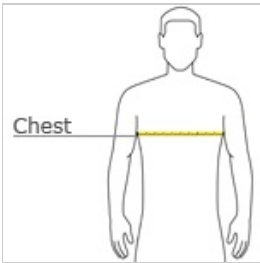

# Gildan® Youth Heavy Blend™ Full-Zip Hooded Sweatshirt. 18600B

- 8-ounce, 50/50 cotton/poly
- Double-needle stitching at waistband and cuffs
- Unlined hood
- No drawcord at hood
- Nylon zipper
- 1x1 rib knit cuffs and waistband with spandex
- Front pouch pockets
- Sports Grey 90/10 cotton/poly.

### HOW TO MEASURE

#### CHEST

With arms down at sides, measure around the upper body, under arms and over the fullest part of the chest.

### SIZE CHART

	XS	S	M	L	XL
Size	2-4	6-8	10-12	14-16	18-20
Chest	30-32	32-34	34-36	36-38	38-40