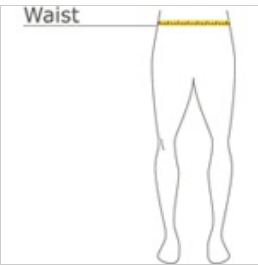

Heavy Blend™ Sweatpant. 18200

- 8-ounce, 50/50 cotton/poly
- Covered elastic waistband with drawcord
- Elastic cuffs
- Double-needle bottom hem

HOW TO MEASURE

WAIST

Measure waist at the height pants are normally worn, and keep tape comfortably loose.

SIZE CHART

	S	M	L	XL	2XL
Waist	24-26	28-29	30-31	32-33	36-37

COLOR INFORMATION

Ash
PMS COOL
GREY 3 C

Black
PMS 426 C

Navy
PMS 533 C

Sport Grey
PMS COOL
GREY 7 C

*Not all sizes are available in every color.