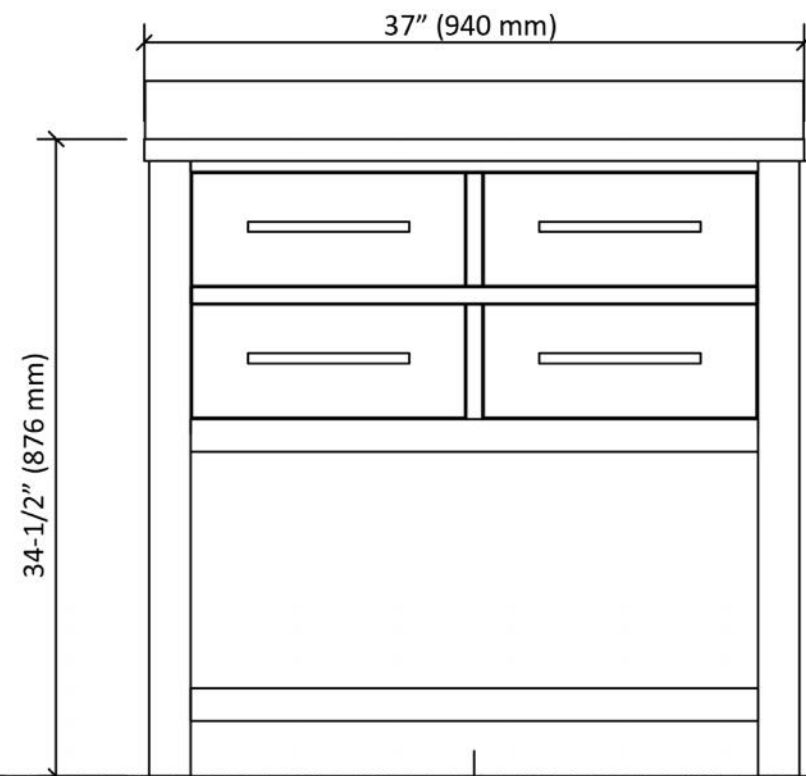

Dawn Vanity Unit  
AAPS-3601

74-5/16" (1888 mm)

3-15/16" (100 mm)