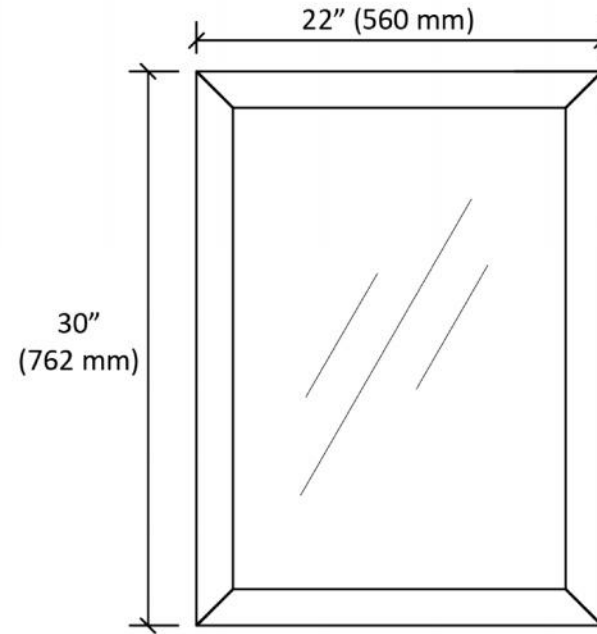

Dawn Vanity Unit  
AAPS-3601

74-5/16" (1888 mm)

3-15/16" (100 mm)