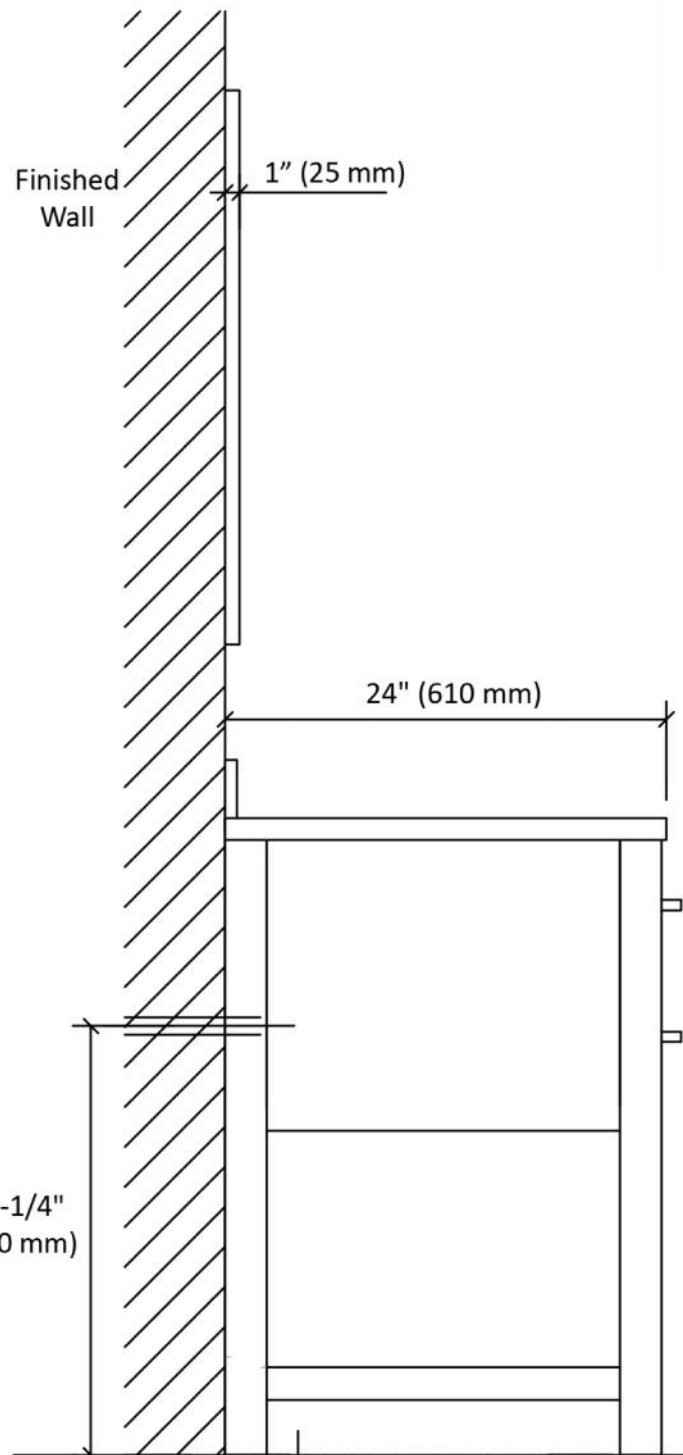

Dawn Vanity Unit  
AAPS-3601

74-5/16" (1888 mm)

3-15/16" (100 mm)