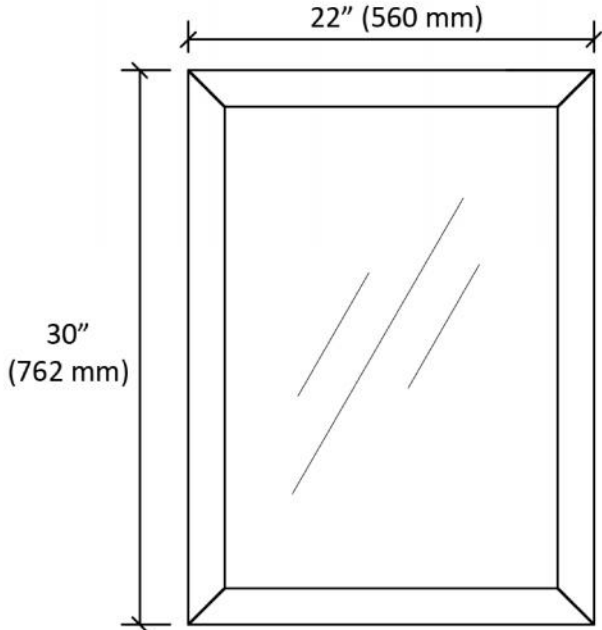

Dawn Vanity Unit
AAMS-3601

Finished Wall
1" (25 mm)

22" (559 mm)

74-5/16"
(1888 mm)

36" (915 mm)

23-1/4"
(590 mm)

34-1/2"
(876 mm)

3-15/16" (100 mm)