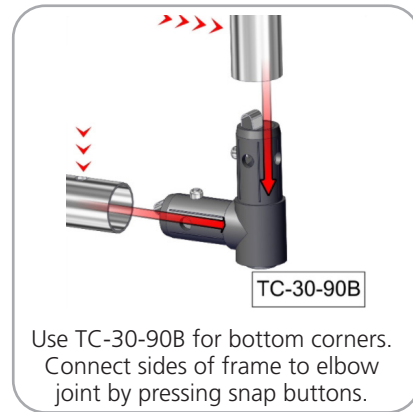

STEP 1: ASSEMBLE FRAME