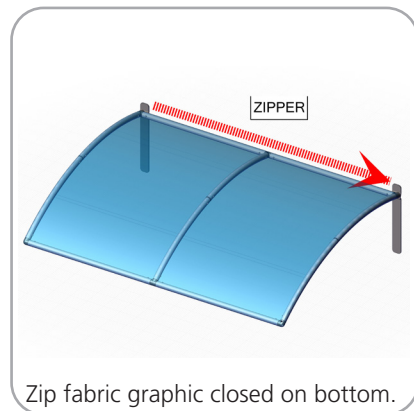

## additional information:

Graphic material:  
Dye-sublimated zipper pillowcase fabric

Monitor mount max weight/size:  
19 lbs / 8.6 kg

\*Monitor not included

[www.display-setup-animations.com](http://www.display-setup-animations.com)

# Check out these related products:

The Formulate line is a collection of stylish, ergonomically designed tabletop, 8ft, 10ft, 20ft exhibits, hanging structures, and display accessories. Formulate combines state-of-the-art zipper pillowcase dye-sublimated fabric coverings with a premium lightweight aluminum structure. Formulate is efficient, easy to assemble and disassemble, and offers remarkable style options and choices.