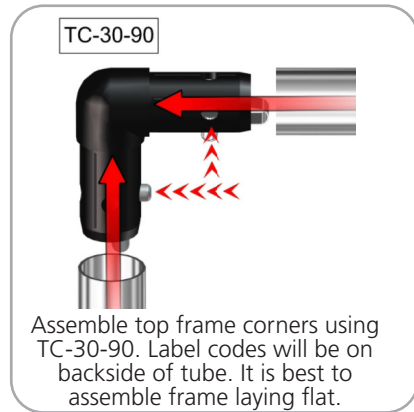

STEP 1: ASSEMBLE FRAME