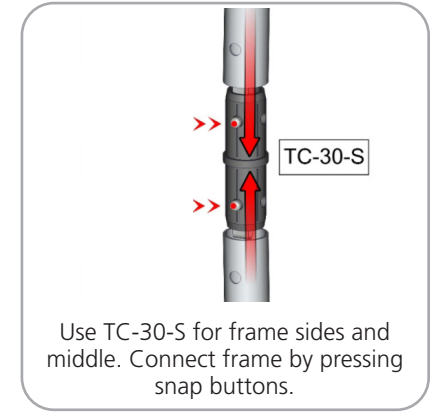

STEP 1: ASSEMBLE FRAME