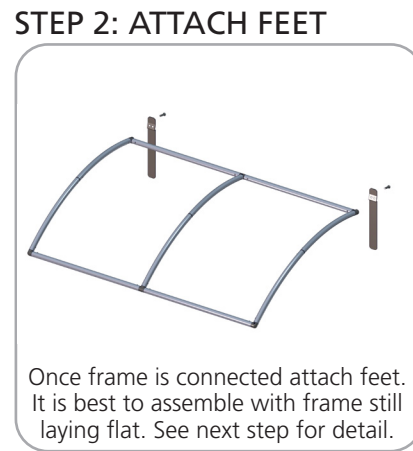

## additional information:

Graphic material:  
Dye-sublimated zipper pillowcase fabric

Monitor mount max weight/size:  
19 lbs / 8.6 kg

\*Monitor not included

[www.display-setup-animations.com](http://www.display-setup-animations.com)

# Check out these related products:

The Formulate line is a collection of stylish, ergonomically designed tabletop, 8ft, 10ft, 20ft exhibits, hanging structures, and display accessories. Formulate combines state-of-the-art zipper pillowcase dye-sublimated fabric coverings with a premium lightweight aluminum structure. Formulate is efficient, easy to assemble and disassemble, and offers remarkable style options and choices.