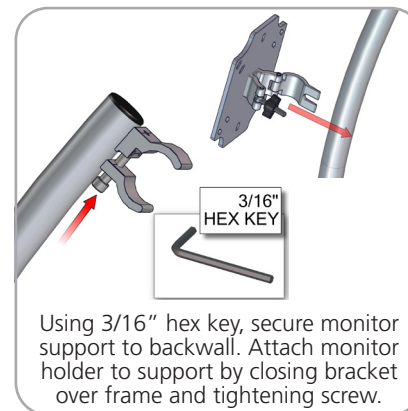

STEP 1: ASSEMBLE FRAME