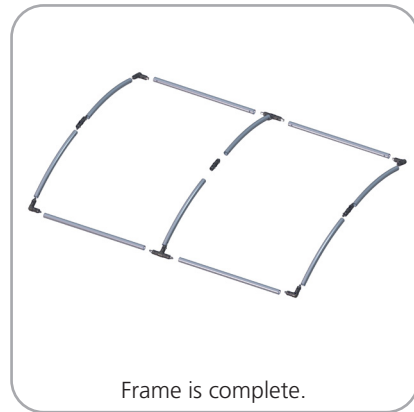

## dimensions:

Hardware	Graphic
<p>Assembled unit: 62" w x 45.5" h x 25.2" d 1575mm(w) x 1156mm(h) x 635mm(d)</p> <p>Approximate weight (includes graphic): 15.62 lbs / 7 kg</p>	<p>Total visual area: 62" w x 45.5" h 1575mm(w) x 1156mm(h)</p> <p>Please be sure to include a 2" bleed around the perimeter.</p> <p>Refer to related graphic template for more information.</p>
<p>Shipping</p> <p>Shipping dimensions: One OCS case: 19" l x 19" w x 45" h 483mm(l) x 483mm(w) x 1143mm(h)</p> <p>Approximate shipping weight (with case): 33.61 lbs / 15.25 kg</p>	<p>Visit: <a href="http://www.exhibitors-handbook.com/graphic-templates">www.exhibitors-handbook.com/graphic-templates</a></p>

## additional information:

Graphic material:  
Dye-sublimated zipper pillowcase fabric

Monitor mount max weight/size:  
19 lbs / 8.6 kg

\*Monitor not included

[www.display-setup-animations.com](http://www.display-setup-animations.com)

# Check out these related products:

The Formulate line is a collection of stylish, ergonomically designed tabletop, 8ft, 10ft, 20ft exhibits, hanging structures, and display accessories. Formulate combines state-of-the-art zipper pillowcase dye-sublimated fabric coverings with a premium lightweight aluminum structure. Formulate is efficient, easy to assemble and disassemble, and offers remarkable style options and choices.