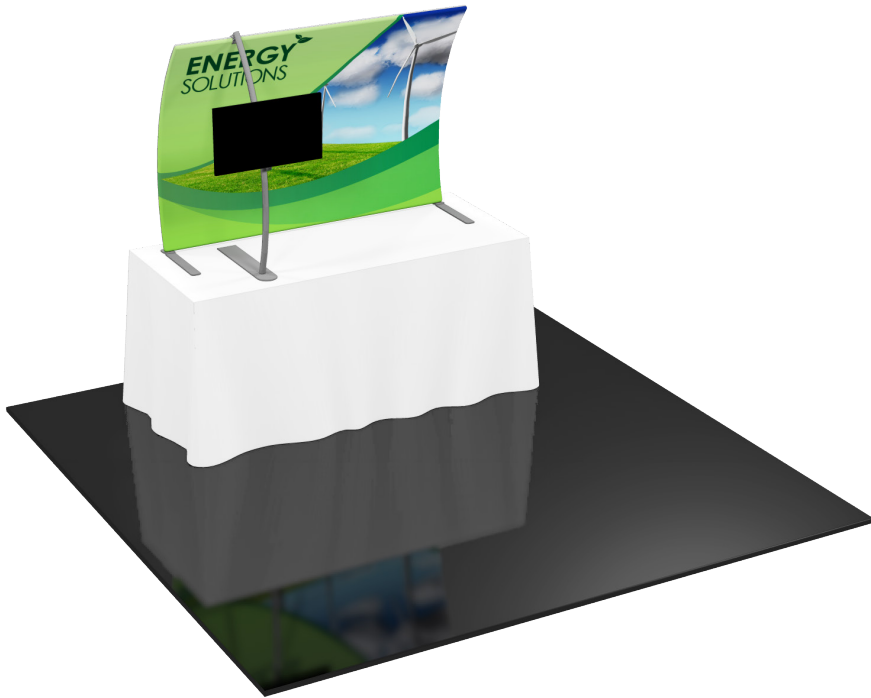

## FMLT-WTT-V03

Formulate™ is a collection of sophisticated, ergonomically designed exhibit booths. Formulate combines state-of-the-art zipper pillowcase dye-sublimated fabric coverings with advanced lightweight aluminum structures to provide unique design, functionality, and style. The excellence of the Formulate line of displays, hanging structures and products is simply unmatched. Stretch fabric graphics are hand-sewn, durable and dry-cleanable.

## features and benefits:

- State-of-the-art 30mm aluminum tube frame with snap button assembly
- Fits on a 6ft wide table
- Easy to store and ship
- Quick to assemble
- Kit includes: one frame, one dye-sublimated pillowcase zipper graphic, stand-off monitor mount, and one wheeled molded OCS storage case
- Stand-off monitor mount is repositionable
- Lifetime hardware warranty against manufacturer defects

# Check out these related products:

The Formulate line is a collection of stylish, ergonomically designed tabletop, 8ft, 10ft, 20ft exhibits, hanging structures, and display accessories. Formulate combines state-of-the-art zipper pillowcase dye-sublimated fabric coverings with a premium lightweight aluminum structure. Formulate is efficient, easy to assemble and disassemble, and offers remarkable style options and choices.