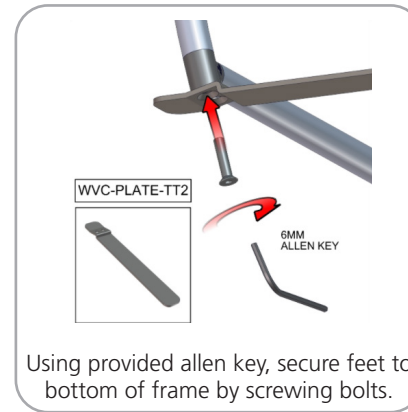

STEP 1: ASSEMBLE FRAME