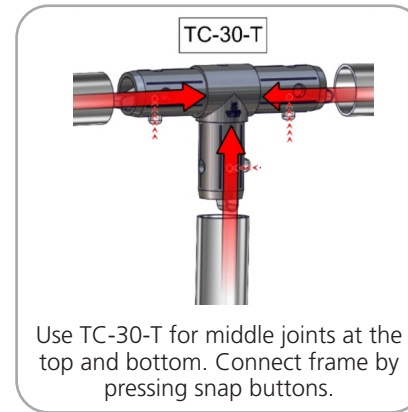

STEP 1: ASSEMBLE FRAME