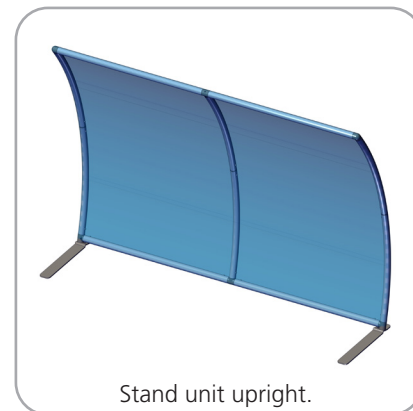

## additional information:

Graphic material:  
Dye-sublimated zipper pillowcase fabric

Monitor mount max weight/size:  
19 lbs / 8.6 kg

\*Monitor not included

[www.display-setup-animations.com](http://www.display-setup-animations.com)

# Check out these related products:

The Formulate line is a collection of stylish, ergonomically designed tabletop, 8ft, 10ft, 20ft exhibits, hanging structures, and display accessories. Formulate combines state-of-the-art zipper pillowcase dye-sublimated fabric coverings with a premium lightweight aluminum structure. Formulate is efficient, easy to assemble and disassemble, and offers remarkable style options and choices.