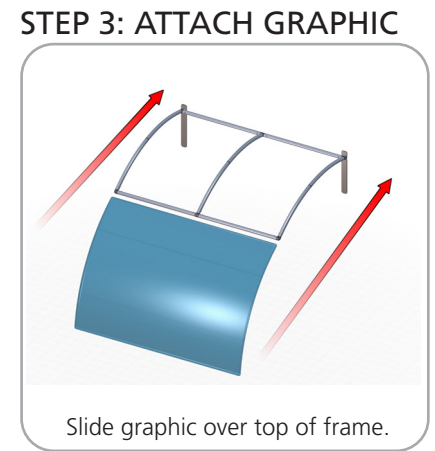

## additional information:

Graphic material:  
Dye-sublimated zipper pillowcase fabric

Monitor mount max weight/size:  
19 lbs / 8.6 kg

\*Monitor not included

[www.display-setup-animations.com](http://www.display-setup-animations.com)

# Check out these related products:

The Formulate line is a collection of stylish, ergonomically designed tabletop, 8ft, 10ft, 20ft exhibits, hanging structures, and display accessories. Formulate combines state-of-the-art zipper pillowcase dye-sublimated fabric coverings with a premium lightweight aluminum structure. Formulate is efficient, easy to assemble and disassemble, and offers remarkable style options and choices.